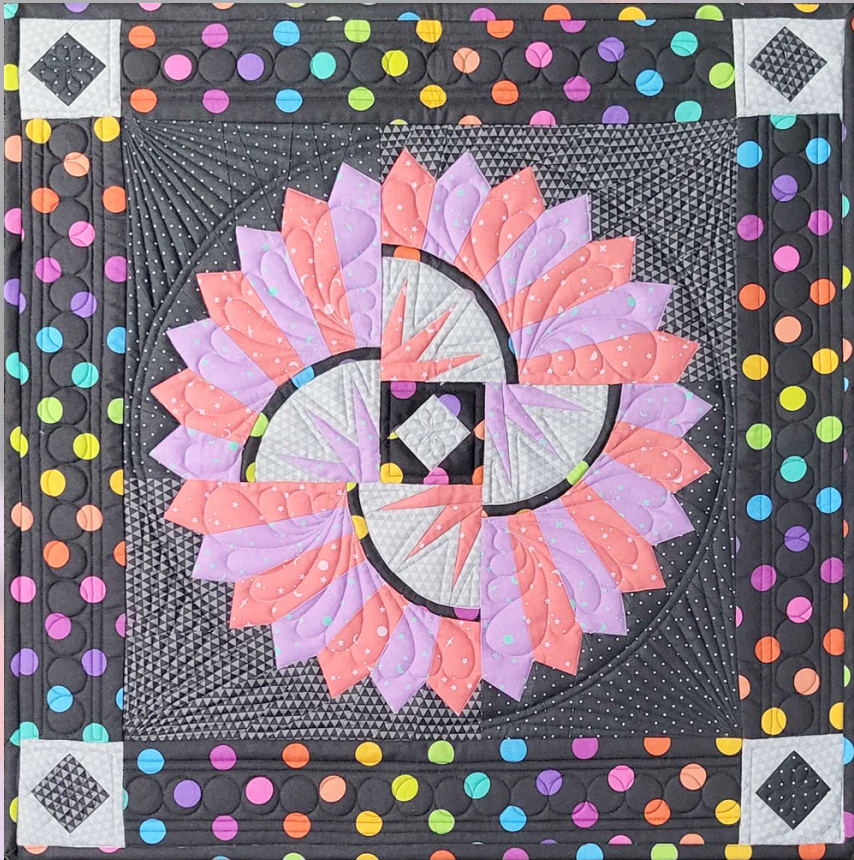

The Dizzy Dresden

Free Spirit

True Colors and Greywork
Collections

24x24

Backing: 1 yd • Binding: 1/4 yd, PWTP262.CARBON__54758

SKUs	Fabric Ref.	SWATCH
(1) Fat Quarter Each		
PWTP263. SHADOW	C1	
PWTP185. CARBON	C2	
PWTP263. WHISPER	C3	
PWTP254. FROZEN- BERRY	C4	
PWTP254. SUNBURN	C5	
PWTP262. CARBON __54758	C6	