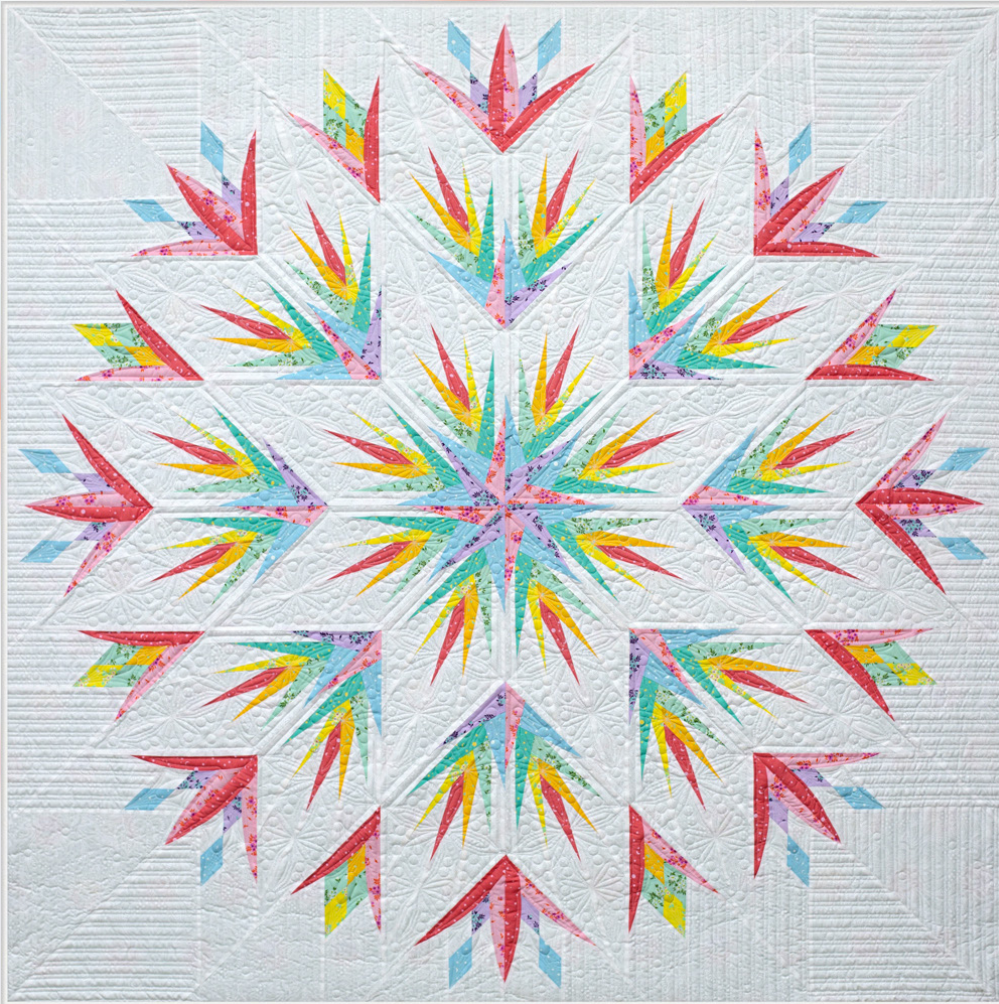

Stargazer Lily

Free Spirit

True Colors 2025

68" x 68"

Backing: 4 1/4 • Binding: PWTP250.PAPER, 5/8 yd

SKU	Fabric Ref.	YDS	Fabric Swatch
PWTP254. WATERFALL	AO7, B6	1/2	
PWTP253. VIOLA	AO8:a, B3	3/8	
PWTP253. PINKLEMONADE	AO8:b, B2	1/2	

SKU	Fabric Ref.	YDS	Fabric Swatch
PWTP250. PAPER	AO1, B4, B5, B11	5 3/8	
PWTP254. SUNBURN	AO2, B1	1	
PWTP254. PAPAYA	AO3, B7	1/2	

SKU	Fabric Ref.	YDS	Fabric Swatch
PWTP253. BUTTERCUP	AO4, B10	1/2	
PWTP253. SPEARMINT	AO5, B8, B9	5/8	
PWTP254. SEAGLASS	AO6	3/8	