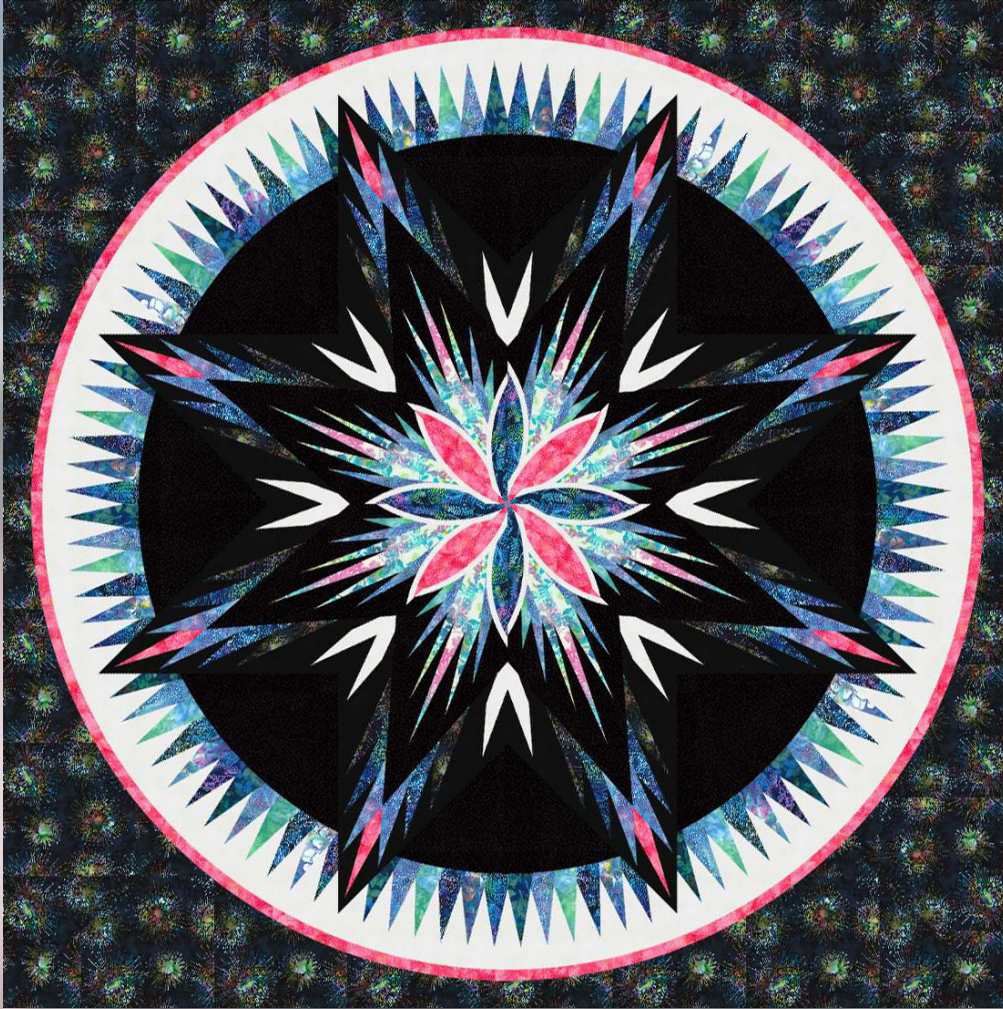

# Cosmic Fireworks

*Hollman*  
CALIFORNIA-INTERNATIONAL FABRICS

Follow the Rainbow and Assorted Batik Collections

**68x68**

Binding: W2586-230-SAPPHIRE • 5/8 yd

W2588-324-DRAGONFLY • 1/2 yd

W2586-230-SAPPHIRE • 1 3/4 yd

1384-522-SEAGRASS • 3/8 yd

W2576-451-CORNFLOWER • 1/4 yd

1895-307-SNOW • 2 1/8 yd

1895-494-RAVEN • 1 5/8 yd

885-494-RAVEN • 1 7/8 yd

885-H12-HOT-PINK • 1 yd

W2582-667-LIGHT-BRIGHT • 1/4 yd

W2585-324-DRAGONFLY • 1/4 yd