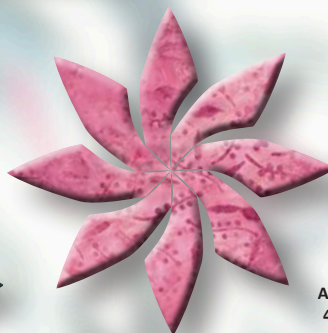

White Swan Salvia

80" x 80"

Misty Morning Collection
Available Summer 2024

Colorway by CI Anne Hall

Backing: 7 3/8 yd • Binding: 3/4 yd, 412406960

AQ4, AQ11, SS7, SS8, SS9,
SS10, SS11, SS12, SS13, SS14,
SS15, SS16, SS19, SS20, SS21,
SS22, SS23, SS24
412406700
2 3/8 yd

AQ10, B3, C7, C8
412404997
1 1/8 yd

B1
412403001
1 7/8 yd

AQ5, JC2, C2
412404130
7/8 yd

AQ1:a, AQ3:b, B2:d,
D1:a, D1:c, D1:e
412406905
1 1/8 yd

AQ1:b, AQ3:a, B2:a
412406940
5/8 yd

AQ2, B4:a, B4:b,
D1:b, D1:d, D1:f,
SS1, SS2, SS3, SS4,
SS5, SS6, SS17,
SS18, SS25, SS26
412406960
1 5/8 yd