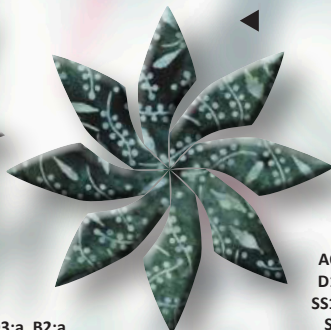

White Swan Salvia

80" x 80"

Misty Morning Collection
Available Summer 2024

Colorway by CI Anne Hall

Backing: 7 3/8 yd • Binding: 3/4 yd, 412406960

AQ4, AQ11, SS7, SS8, SS9,
SS10, SS11, SS12, SS13, SS14,
SS15, SS16, SS19, SS20, SS21,
SS22, SS23, SS24
412406700
2 3/8 yd

AQ10, B3, C7, C8
412404997
1 1/8 yd

B1
412403001
1 7/8 yd

AQ5, JC2, C2
412404130
7/8 yd

AQ1:a, AQ3:b, B2:d,
D1:a, D1:c, D1:e
412406905
1 1/8 yd

AQ1:b, AQ3:a, B2:a
412406940
5/8 yd

AQ2, B4:a, B4:b,
D1:b, D1:d, D1:f,
SS1, SS2, SS3, SS4,
SS5, SS6, SS17,
SS18, SS25, SS26
412406960
1 5/8 yd