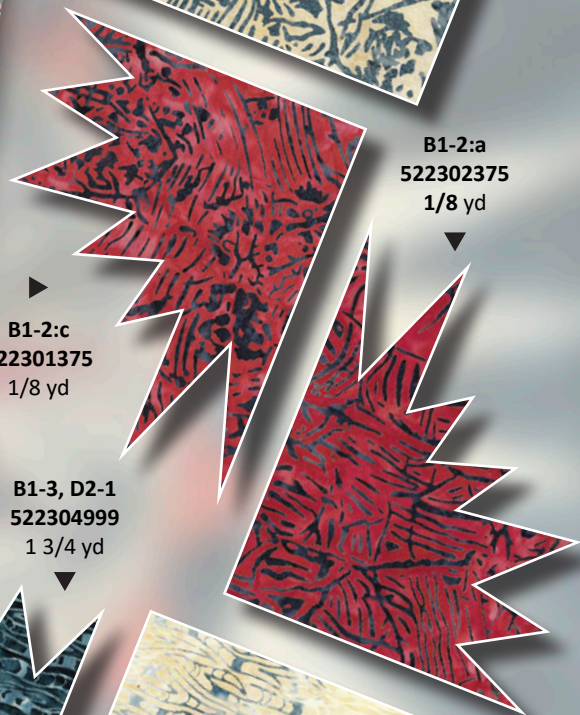

Milk Thistle

PLACEMATS

Fire & Ice Collection

(6) 12"x18"

Backing: 2 3/8 yd
Binding: 1/2 yd 522304999

B1-1
522301025
1/2 yd

B1-2:a
522302375
1/8 yd

B1-2:c
522301375
1/8 yd

B1-3, D2-1
522304999
1 3/4 yd

D2-2
522304874
7/8 yd

B1-2:b
522306590
1/8 yd

B1-4
522306285
1/4 yd

Quiltworx.com

E-mail: info@quiltworx.com
Website: www.quiltworx.com

Visit us on: