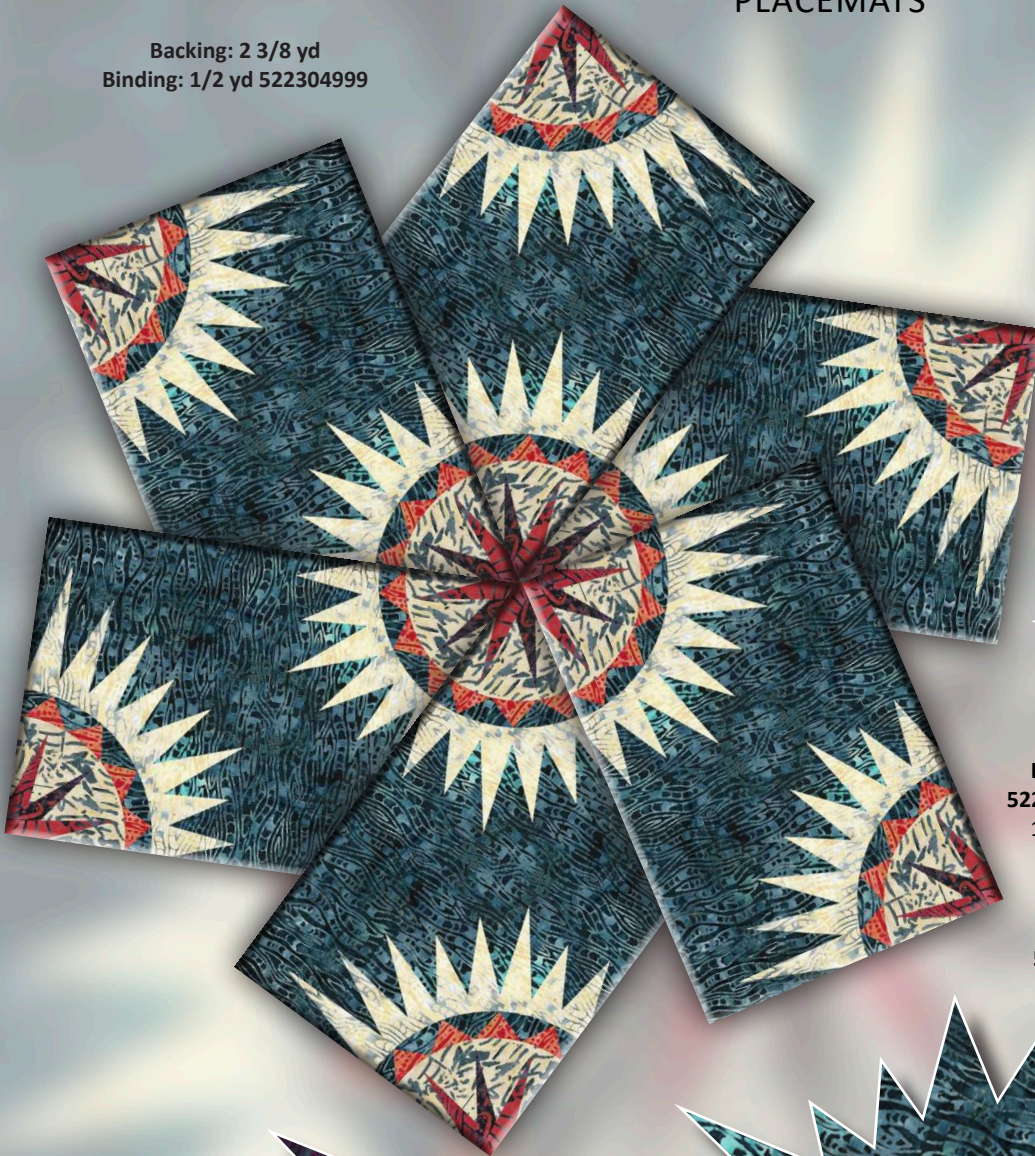

Milk Thistle

PLACEMATS

Fire & Ice Collection

(6) 12"x18"

Backing: 2 3/8 yd
Binding: 1/2 yd 522304999

B1-1
522301025
1/2 yd

B1-2:a
522302375
1/8 yd

B1-2:c
522301375
1/8 yd