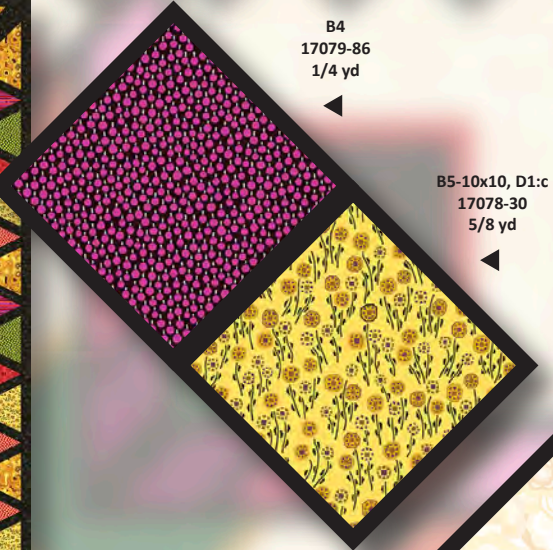

# Sitterbug

**Benartex**

Decades - Jazz Age  
Collection

80" x 80"

Backing: 7 3/8 yd • Binding: 3/4 yd, 17078-12

B4  
17079-86  
1/4 yd

B5-10x10, D1:c  
17078-30  
5/8 yd

AC2, AC11, C2, C6  
17076-07  
2 7/8 yd

B6-10x10, C5:e  
17079-40  
3/8 yd

AC3:a, AC4:a,  
B2, C5:c, D1:b  
17079-22  
7/8 yd

AC3:b, AC4:b,  
AC7:a, AC9:b,  
B1-10x10:b,  
B2-10x10:b, C1,  
C5:b, D1:d  
17077-10  
1 3/4 yd

B7-10x10, C5:d, D1:e  
17079-43  
3/4 yd

AC7:b, AC9:a, B1-10x10,  
B2-10x10, C5:f  
17078-46  
1 yd

B1  
17077-02  
1/8 yd

B3, C5:a, D1:f  
17081-20  
3/4 yd

AC2:b, AC5, AC8,  
AC10, B3-10x10,  
D1:a  
17076-33  
1 1/4 yd

AC1, AC6, B4-10x10,  
B5, C3, C4, D2  
17078-12  
6 3/8 yd