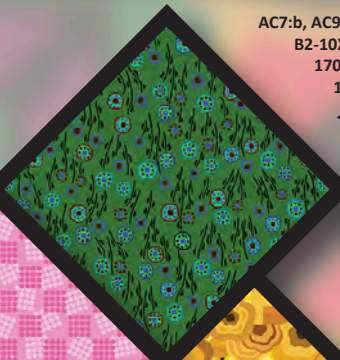

# Sitterbug

**Benartex**

Decades - Jazz Age  
Collection

80" x 80"

Backing: 7 3/8 yd • Binding: 3/4 yd, 17078-12

B4  
17079-86  
1/4 yd

B5-10x10, D1:c  
17078-30  
5/8 yd

AC2, AC11, C2, C6  
17076-07  
2 7/8 yd

B6-10x10, C5:e  
17079-40  
3/8 yd

AC3:a, AC4:a,  
B2, C5:c, D1:b  
17079-22  
7/8 yd

AC3:b, AC4:b,  
AC7:a, AC9:b,  
B1-10x10:b,  
B2-10x10:b, C1,  
C5:b, D1:d  
17077-10  
1 3/4 yd

B7-10x10, C5:d, D1:e  
17079-43  
3/4 yd

AC7:b, AC9:a, B1-10x10,  
B2-10x10, C5:f  
17078-46  
1 yd

B1  
17077-02  
1/8 yd

B3, C5:a, D1:f  
17081-20  
3/4 yd

AC2:b, AC5, AC8,  
AC10, B3-10x10,  
D1:a  
17076-33  
1 1/4 yd

AC1, AC6, B4-10x10,  
B5, C3, C4, D2  
17078-12  
6 3/8 yd