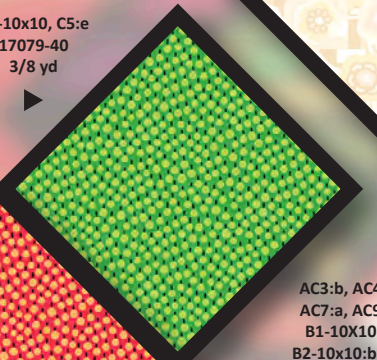

# Sitterbug

**Benartex**

Decades - Jazz Age  
Collection

80" x 80"

Backing: 7 3/8 yd • Binding: 3/4 yd, 17078-12

B4  
17079-86  
1/4 yd

B5-10x10, D1:c  
17078-30  
5/8 yd

AC2, AC11, C2, C6  
17076-07  
2 7/8 yd

B6-10x10, C5:e  
17079-40  
3/8 yd

AC3:a, AC4:a,  
B2, C5:c, D1:b  
17079-22  
7/8 yd

AC3:b, AC4:b,  
AC7:a, AC9:b,  
B1-10x10:b,  
B2-10x10:b, C1,  
C5:b, D1:d  
17077-10  
1 3/4 yd

B7-10x10, C5:d, D1:e  
17079-43  
3/4 yd

AC7:b, AC9:a, B1-10x10,  
B2-10x10, C5:f  
17078-46  
1 yd

B1  
17077-02  
1/8 yd

B3, C5:a, D1:f  
17081-20  
3/4 yd

AC2:b, AC5, AC8,  
AC10, B3-10x10,  
D1:a  
17076-33  
1 1/4 yd

AC1, AC6, B4-10x10,  
B5, C3, C4, D2  
17078-12  
6 3/8 yd