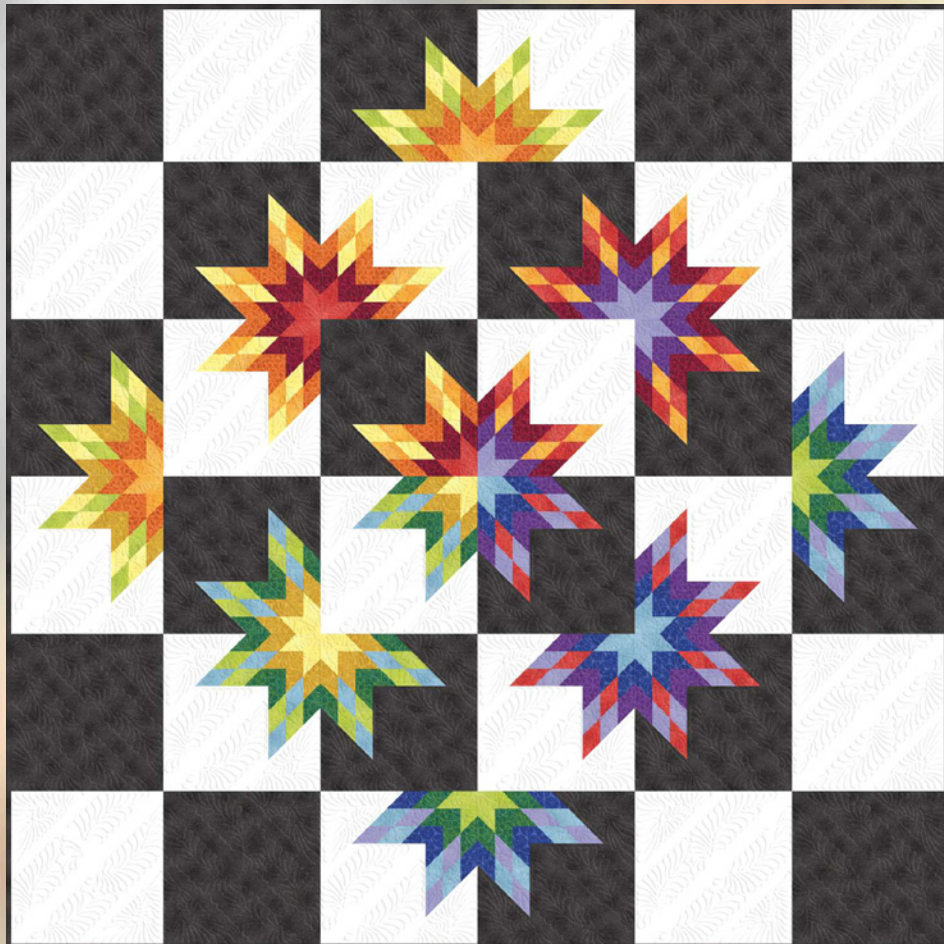

THE *Goodnight Star*

Benartex

Newer Worlds by Rob Appell,
and Shadow Blush Collections

96" x 96"

Backing: 8 1/4 yd • Binding: 3/4 yd, 2045-11

A1:a, BG1:a
2045-11
3 1/2 yd

A1:b, BG1:b
3000B-09
3 1/2 yd

S2, S3, S4, S7 (:a:-f)
3/8 yd each