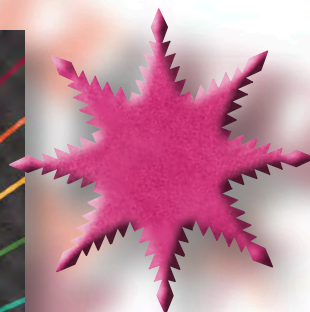

Feeling Groovy

Benartex

Shadow Blush Collection

80" x 80"

BORDER - ALTERNATIVE COLOR OPTION 2

Backing: 7 3/8 yd • Binding: 3/4 yd, 2045-11

S1, C2:h
2045-22
5/8 yd

S2, C2:g
2045-51
5/8 yd

S3, C2:f
2045-59
5/8 yd

S4, C2:e
2045-FF
5/8 yd

S5, C2:d
2045-48
5/8 yd

S6, C2:c
2045-37
3/4 yd

S8, C2:a
2045-90
7/8 yd

S7, C2:b
2045-71
3/4 yd

S9, C1
2045-11
3 7/8 yd

S10, S11
3000B-09
5 3/8 yd