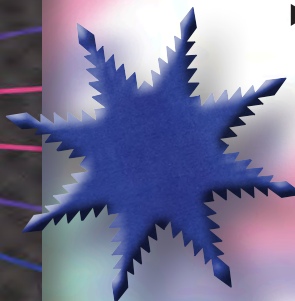

Feeling Groovy

Benartex

Shadow Blush Collection

80" x 80"

BORDER - ALTERNATIVE COLOR OPTION 2

Backing: 7 3/8 yd • Binding: 3/4 yd, 2045-11

S1, C2:h
2045-22
5/8 yd

S2, C2:g
2045-51
5/8 yd

S3, C2:f
2045-59
5/8 yd

S4, C2:e
2045-FF
5/8 yd

S5, C2:d
2045-48
5/8 yd

S6, C2:c
2045-37
3/4 yd

S8, C2:a
2045-90
7/8 yd

S7, C2:b
2045-71
3/4 yd

S9, C1
2045-11
3 7/8 yd

S10, S11
3000B-09
5 3/8 yd