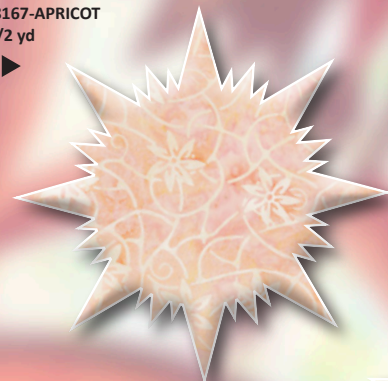

Cajun Spice

TIMELESS TREASURES

Starfish Mini Collection,
and Wallflowers

85" x 85"

Backing: 7 3/4 yd • Binding: 3/4 yd, TONGA-B6874 GARNET

SKU	Fabric #	Yd	Fabric Swatch
TONGA-B6167 SHELL	J2, L1, N9	2 3/8	
TONGA-B6874 SAND	J3, K3:a, C4, C10, C16	1 1/8	
TONGA-B6876 APRICOT	K3:b, C5, C9, C17	1	
TONGA-B8163 STARFISH	J4:a, C6, C8, C18	5/8	
TONGA-B8166 CORAL	J4:b, N5, N8, C7, C19	1 3/4	
TONGA-B6874 ORANGE	N12, N13, C20	1 3/8	
TONGA-B8164 SAIL	J1, K1, N6, N7	2	
TONGA-B6874 GARNET	K2, L2, L3, N3, N4, N10, N11, N14, C21	7 1/8	

C3, C11, C15
TONGA-B8167-APRICOT
1/2 yd

N1, N2, C1, C13
TONGA-B6168-AIR
1 1/8 yd

C2, C12, C14
TONGA-B8162-HALO
5/8 yd

Quiltworx.com

E-mail: info@quiltworx.com
Website: www.quiltworx.com

Visit us on: