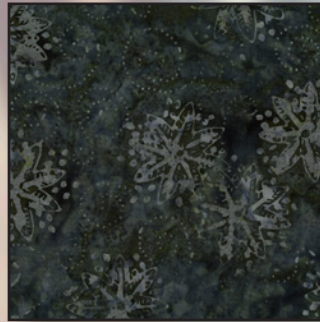

# Haystack Cookies

**TIMELESS  
TREASURES**

Assorted Mini Collections

**12" x 36"**

▲  
TONGA-B6169 NOIR

(1) 6 1/2" Strip Each

▼  
TONGA-B6971 EBONY

Backing: 1 1/8 yd  
Binding: TONGA-B6971 EBONY,  
3/8 yd

(1) 10" Block (each)		(1) 2 1/2" Strip (each)	
SKU	Fabric Swatch	SKU	Fabric Swatch
TONGA-B8786 NUTMEG		TONGA-B8167 STEAM	
TONGA-B8786 LAKE		TONGA-B6170 LICHEN	
TONGA-B8785 EBONY		TONGA-B6876 HONEY	
TONGA-B8786 MOCHA		TONGA-B6876 FRAPPE	
TONGA-B6874 MAPLE		TONGA-B6169 SAND	
TONGA-B8163 CHERRY		TONGA-B6876 TAUPE	
TONGA-B6874 CEDAR		TONGA-B6169 CREAM	
TONGA-B8788 UMBER		TONGA-B8788 OLAY	
TONGA-B6165 SMOKE		TONGA-B6169 WINTER	
TONGA-B6971 JAVA		TONGA-B6876 COFFEE	