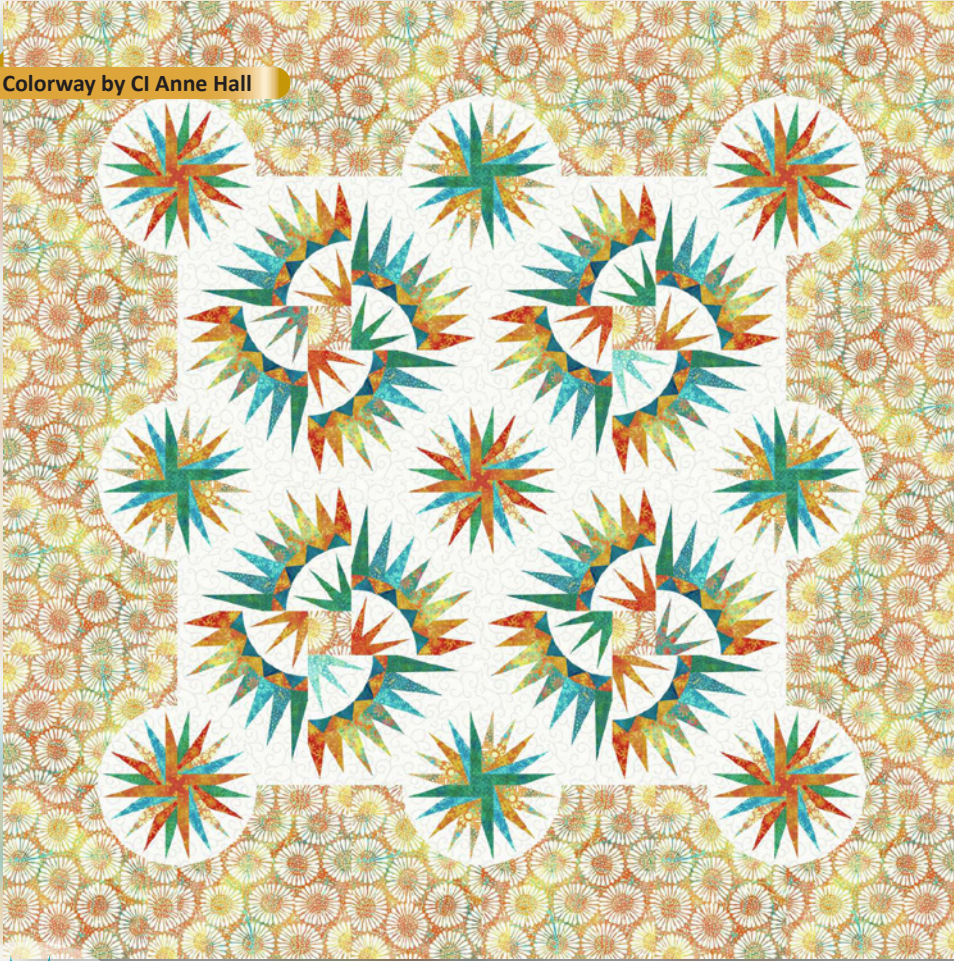

# Geodes

**YouTube**  
ONLINE DEMO AVAILABLE!

**ISLAND  
BATIK**  
*The Best From Bali!*  
Daisy May Collection  
Coming September 2024

## 66x66

Colorway by CI Anne Hall

Backing: 4 1/8 yd • Binding: 112430270, 5/8 yd

**B2-2:d, C2-2:f**  
112434527  
1/2 yd

**B1-2**  
112437840  
1/8 yd

**C2-2:h**  
112434851  
3/8 yd

**B1-2:a, B1-3, B2-2:c(2), B2-2:e(1), C2-2:b**  
112433266  
1 yd

**B1-2:b, B2-2:a(1), B2-2:e(2)**  
112432851  
1/2 yd

**B1-2:c, B2-2:b(1), C2-2:a**  
112432280  
1/2 yd

**B1-2:d, C2-2:e**  
112432840  
1/4 yd

**B1-4 Cerulean**  
3/8 yd

**B1-1, B2-1, C2-1 Flour**  
4 1/8 yd