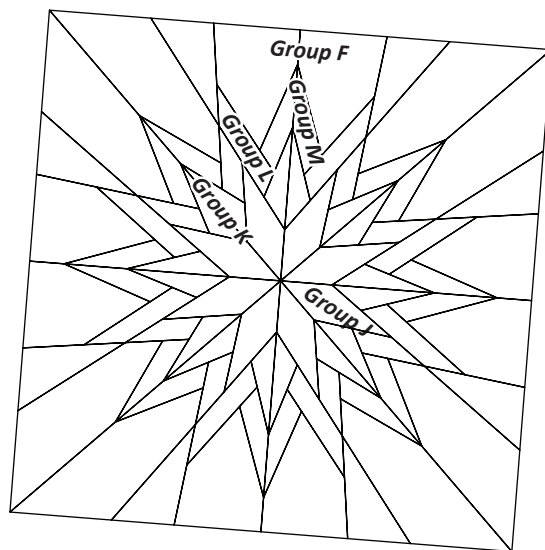

Silver Shores

Quilt Size: 68" x 68"

FABRIC REFERENCE	YDS BY FABRIC	FABRIC SKU
J2:a, K2:a, K4:a	3/8	BT21000-558-Granite
J3	5/8	BT23546-290
F5	7/8	BT23546-123
M1, M11	3/8	BT23547-552
J1:b, K1:b	3/8	BT23545-347
M2, M3, M8	1/2	BT23546-551
K3, F1	1-1/4	BT2544-332
J1:a, K1:a, M10	1/2	BT23548-560
J4, L2, F2:c	1-1/4	BT23552-275
J2:b, K2:b, K4:b, M9, F2:a, F4, F6	1-5/8	BT23549-707
M4, M5, F2:b	5/8	BT23540-695
F2:d	1/4	BT23541-305
L3, M6	7/8	BT23543-302
F7	3/4	BT23542-282
L1, F3	2	BT23540-332
M7	1/4	BT23550-308
Backing	4-1/4 Yds	As Desired
Binding	5/8 Yd	BT23549-707
Batting	Hobbs 80/20	2-1/8 Yds (96" wide)

► Quiltster Compatible

Quiltworx.com has loaded a layout for *Silver Shores* into Quiltster. This layout can be colored with your own Fabric Swatches to preview your quilt before you make it! Use Quiltster to mix and match these blocks with others to create your own unique design! To get Quiltster, visit Quiltster.com!

- SILVER SHORES: JNQ00268P13**
JNQ00268J003: PALM LEAF STAR
- NP 755: 1 Page
 - NP 756: 1 Page
- JNQ00268K002: LEAF TOP**
- NP 757: 1 Page
 - NP 758: 1 Page
- JNQ00268L003: CRYSTAL JADE**
- NP 767: 1 Page
 - NP 768: 1 Page
- JNQ00268M003: CHECKMATE**
- NP 795: 2 Page
 - TP 591: 1 Page
- JNQ00268F002: TINY RAYS BORDER**
- NP 783: 4 Pages
 - NP 784: 4 Pages
 - TP 576: 1 Page
 - TP 577: 1 Page
 - TP 578: 1 Page
- QUILT ASSEMBLY**
- LP 55: 1 Page