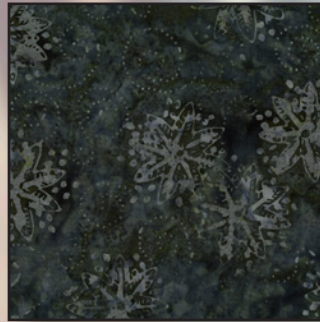

Haystack Cookies

**TIMELESS
TREASURES**

Assorted Mini Collections

12" x 36"

▲
TONGA-B6169 NOIR

(1) 6 1/2" Strip Each

TONGA-B6971 EBONY
▼

Backing: 1 1/8 yd
Backing: TONGA-B6971 EBONY,
3/8 yd

(1) 10" Block (each)		(1) 2 1/2" Strip (each)	
SKU	Fabric Swatch	SKU	Fabric Swatch
TONGA-B8786 NUTMEG		TONGA-B8167 STEAM	
TONGA-B8786 LAKE		TONGA-B6170 LICHEN	
TONGA-B8785 EBONY		TONGA-B6876 HONEY	
TONGA-B8786 MOCHA		TONGA-B6876 FRAPPE	
TONGA-B6874 MAPLE		TONGA-B6169 SAND	
TONGA-B8163 CHERRY		TONGA-B6876 TAUPE	
TONGA-B6874 CEDAR		TONGA-B6169 CREAM	
TONGA-B8788 UMBER		TONGA-B8788 OLAY	
TONGA-B6165 SMOKE		TONGA-B6169 WINTER	
TONGA-B6971 JAVA		TONGA-B6876 COFFEE	