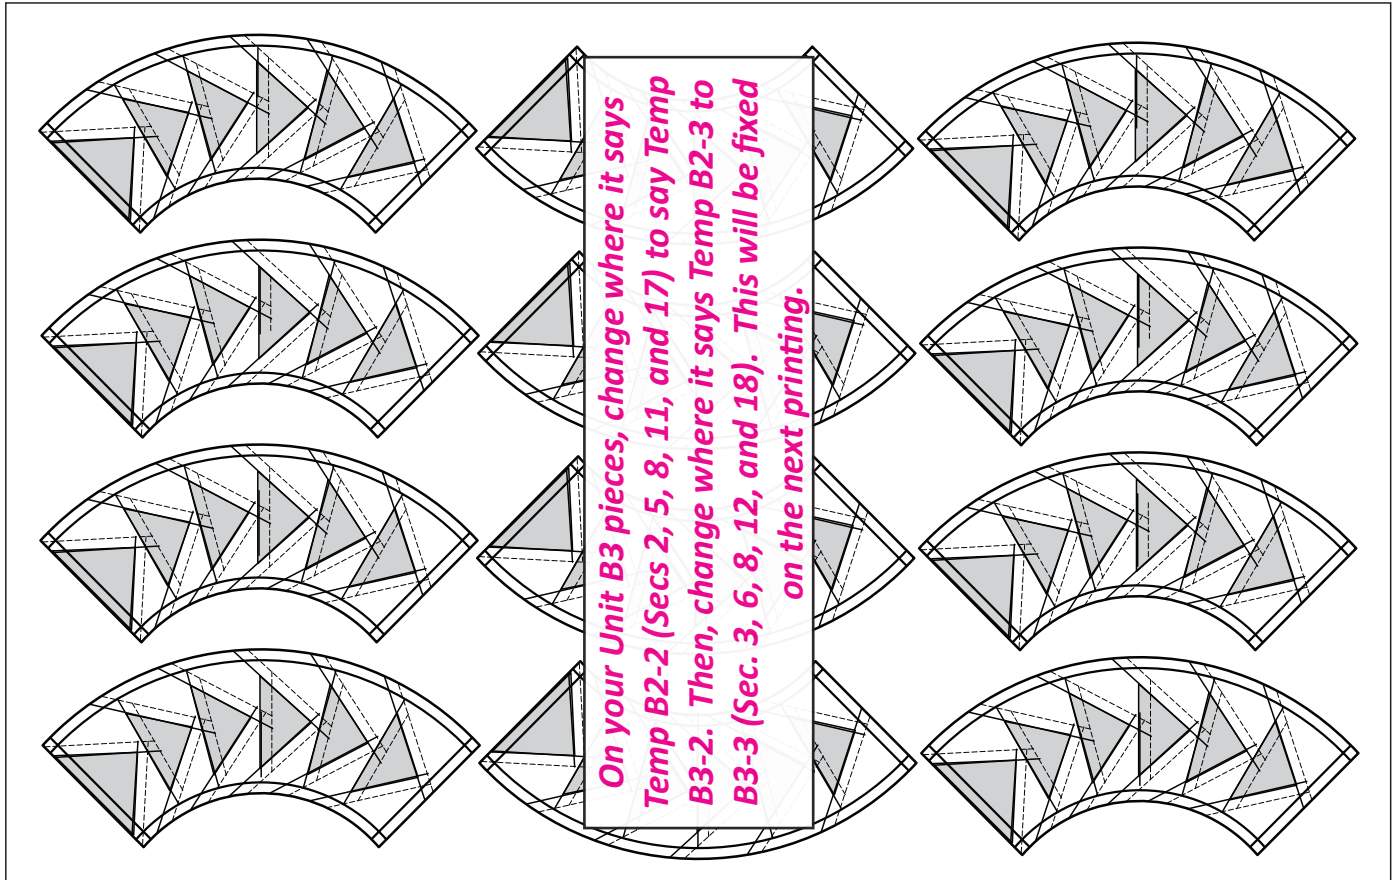

# Grandma's Garden Border *Quiltworx.com* *July Meyer Quilting*

JNQ00269-B-004 Courtyard Fountain Wall Hanging

**57" by 57"**

▶ (2) NP 730