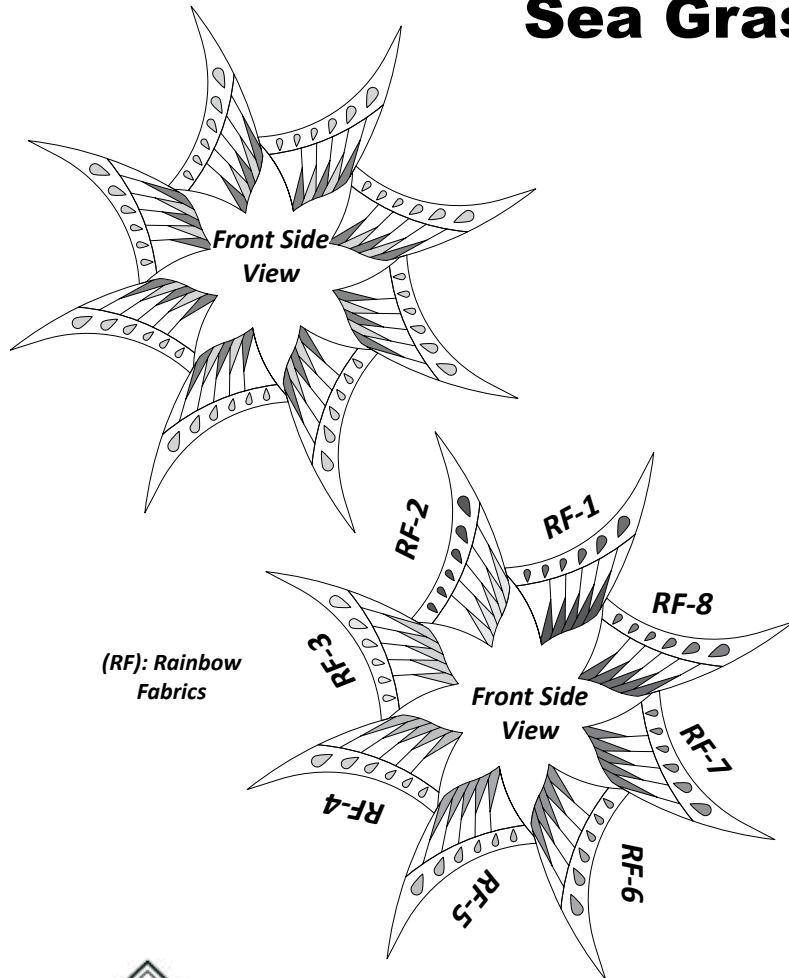

JNQ00274-B  
NP 801 4 Page  
TP 601 1 Page  
Tear drop Appliqué Sheets 2 Pages

### Sea Grass

**DIGITIZED EMBROIDERY DESIGN BY FABRIC CONFETTI**

Vanessa Fromm, from Fabric Confetti has created three digitized embroidery options for the Appliqué Tear Drops. These include traditional appliqué, a nice satin stitch, or replacing the circles entirely with an appliquéd tear drop. If you chose the appliquéd tear drop option, you would not complete the appliqué steps discussed previously. This pattern can be downloaded at [Quiltworx.com](http://Quiltworx.com), purchased directly from the Fabric Confetti website, or purchased from your local Certified Shop. It is called the Coral Reef Tear Drops Embroidery Pattern. Detailed information for preparing your appliqué pieces using the Stitch-N-Peel shapes is included in instructions for each option. Use of an embroidery machine is necessary in order to use her designs.