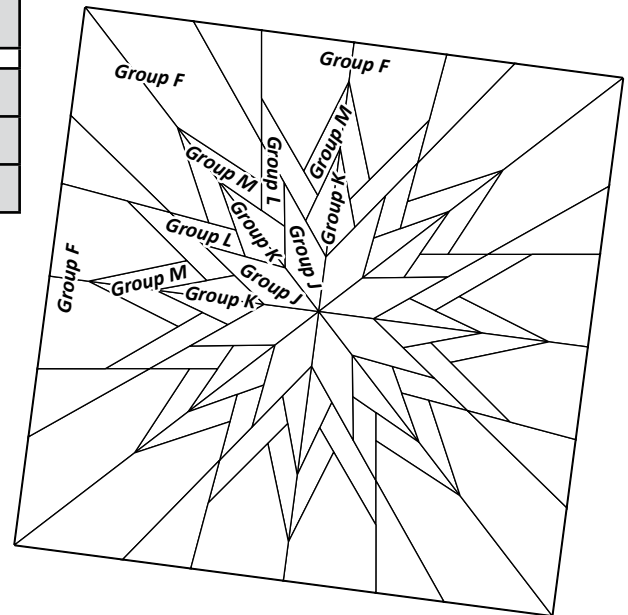

# Crimson Poppy

**Quilt Size: 68" x 68"**

FABRIC REFERENCE	YDS BY FABRIC	FABRIC SKU
K1	1/2 Yd	PWGP172.RUST ENCHANTMENT
L1, L2	3/4 Yd	PWGP175.BLACK BUSY LIZZY
F10	1 Yd	PWGP070.MERLOT SPOT
J2, J4, K3, L4, F1:a, F1:b, F9	4-5/8 Yds	GP71.IVORY
F2:b, F3:b, F4:b, F5:b, F6:b, F7:b	1 Yd	PWPJ096.YELLOW
J3, K2, K4, L3, M1	2-1/4 Yds	PWGP071-ORCHI
<b>J1:a, F8</b>	1-7/8 Yds	PWPJ101.MULTI DANCING DAHLIAS
F2:a, F3:a, F4:a, F5:a, F6:a, F7:a	1 Yd	PWPJ101.RED DANCING DAHLIAS
<b>J1:b, M2</b>	5/8 Yd	PWBM077.WARM FLOWER DOT
Backing	4-1/4 Yds	As Desired
Binding	5/8 Yd	PWGP071-ORCHI
Batting	Hobbs 80/20	Twin Size

**CRIMSON POPPY: JNQ00268P7**  
**JNQ00268J002: MOSAIC STAR**

- NP 749: 1 Page
- NP 750: 1 Page

**JNQ00268K002: LEAF TOP**

- NP 757: 1 Page
- NP 758: 1 Page

**JNQ00268L002: MOROCCAN STAR**

- NP 763: 1 Page
- NP 764: 1 Page

**JNQ00268M002: FRACTURED GLASS**

- NP 774: 1 Page
- NP 775: 1 Page

**JNQ00268F003: STAR SHIMMER BORDER**

- NP 779: 4 Pages
- NP 780: 4 Pages
- TP 569: 1 Page
- TP 570: 1 Page
- TP 571: 1 Page
- TP 572: 1 Page

**QUILT ASSEMBLY**

- LP 55: 1 Page

**► Quiltster Compatible**

Quiltworx.com has loaded a layout for *Crimson Poppy* into Quiltster. This layout can be colored with your own Fabric Swatches to preview your quilt before you make it! Use Quiltster to mix and match these blocks with others to create your own unique design! To get Quiltster, visit [Quiltster.com](http://Quiltster.com)!