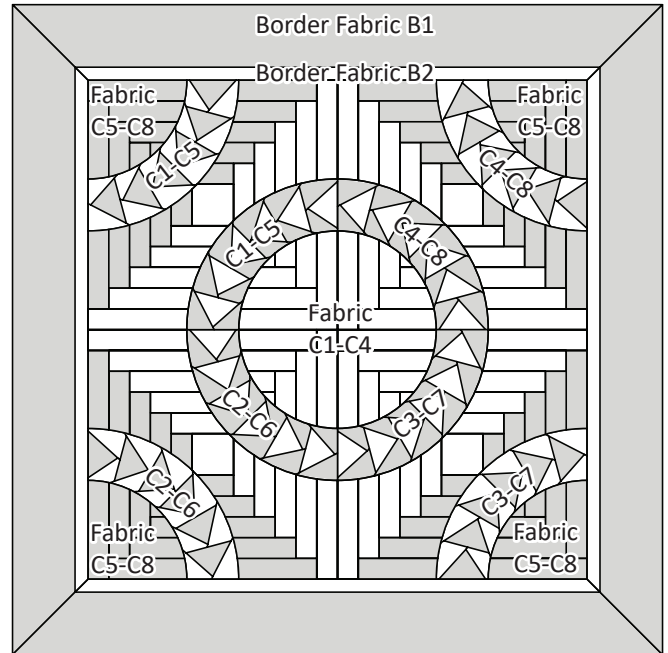

# Lincoln Log Cabin

JNQ177P2  
 NP 202 2 Pages  
 NP 637 1 Page  
 TP 101 1 Page

## YARDAGE CHART

FABRIC #	YDS	FABRIC LOCATION	ORANGE AND TEAL
Fabric C1	(1) Fat Quarter 18" by 21"	Tonga-B5713 Matcha	Tonga-B4394 Island
Fabric C2	(1) Fat Quarter 18" by 21"	Tonga-B6169 Luna	Tonga-B4932 Aruba
Fabric C3	(1) Fat Quarter 18" by 21"	Tonga-B4932 Spring	Tonga-B7900 Fiji
Fabric C4	(1) Fat Quarter 18" by 21"	Tonga-B5056 Apple	Tonga-B7052-Fiji
Fabric C5	(1) Fat Quarter 18" by 21"	Tonga-B6170 Potion	Tonga-B5057 Rhubarb
Fabric C6	(1) Fat Quarter 18" by 21"	Tonga-B5057 Mystical	Tonga-B7900 Punch
Fabric C7	(1) Fat Quarter 18" by 21"	Tonga-B7900 Eggplant	Tonga-B4929 Cayenne
Fabric C8	(1) Fat Quarter 18" by 21"	Tonga-B6166 Amethyst	Tonga-B4931 Punch
Fabric B1 (Optional)	1/2	Tonga-B5057 Mystical	Tonga-B5057 Rhubarb
Fabric B2 (Optional)	1/4	Tonga-B4860 Turq	Tonga-B4929 Cayenne
BACKING	1-1/4	As Desired	As Desired
BATTING	1-1/4	HOBBS 80/20	
BINDING	5/8	Tonga-B5057 Mystical	Tonga-B5057 Rhubarb

24" x 24" or 31" x 31"

## FABRIC LAYOUT