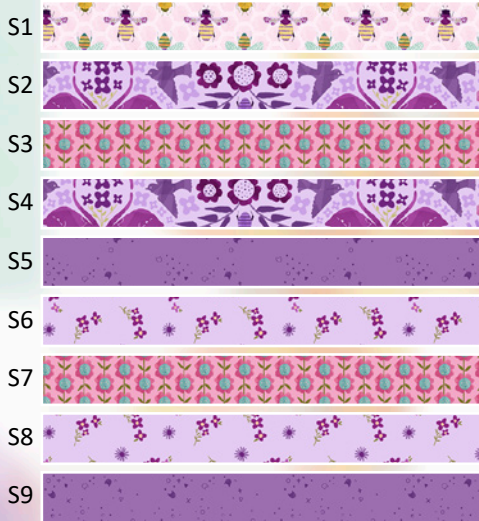

# THE Goodnight Star

Stella

Curious Garden

96" x 96"

STARS • 1/4 YD each OR (2) 2 1/2" Strips  
(Some fabrics are used in multiple spots.)

Strip Group 2 (:b) & 4 (:d)

Strip Group 1 (:a) & 5 (:e)

Strip Group 3 (:c) & 6 (:f)

Backing: 8 1/4 yd • Binding: 3/4 yd Stella-DPJ2703 Multi

BG1:a 1 yd

A1:b 2 1/8 yd

BG1:b 1-7/8 yd

A1:a 2 1/8 yd

Quiltworx.com

E-mail: info@quiltworx.com  
Website: www.quiltworx.com

Visit us on: