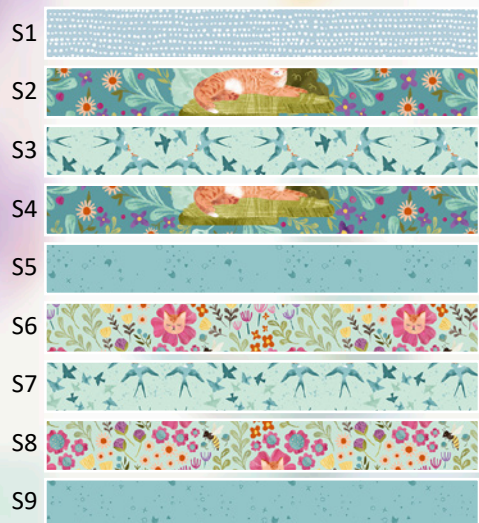

# THE Goodnight Star

Stella

Curious Garden

96" x 96"

STARS • 1/4 YD each OR (2) 2 1/2" Strips  
(Some fabrics are used in multiple spots.)

Strip Group 2 (:b) & 4 (:d)

Strip Group 1 (:a) & 5 (:e)

Strip Group 3 (:c) & 6 (:f)

Backing: 8 1/4 yd • Binding: 3/4 yd Stella-DPJ2703 Multi

BG1:a 1 yd

A1:b 2 1/8 yd

BG1:b 1-7/8 yd

A1:a 2 1/8 yd

Quiltworx.com

E-mail: info@quiltworx.com  
Website: www.quiltworx.com

Visit us on: