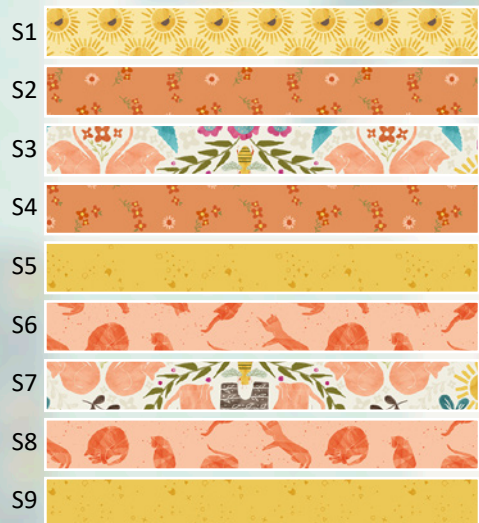

# THE Goodnight Star

Stella

Curious Garden

96" x 96"

STARS • 1/4 YD each OR (2) 2 1/2" Strips  
(Some fabrics are used in multiple spots.)

Strip Group 2 (:b) & 4 (:d)

Strip Group 1 (:a) & 5 (:e)

Strip Group 3 (:c) & 6 (:f)

Backing: 8 1/4 yd • Binding: 3/4 yd Stella-DPJ2703 Multi

BG1:a 1 yd

A1:b 2 1/8 yd

BG1:b 1-7/8 yd

A1:a 2 1/8 yd

Quiltworx.com

E-mail: info@quiltworx.com  
Website: www.quiltworx.com

Visit us on: