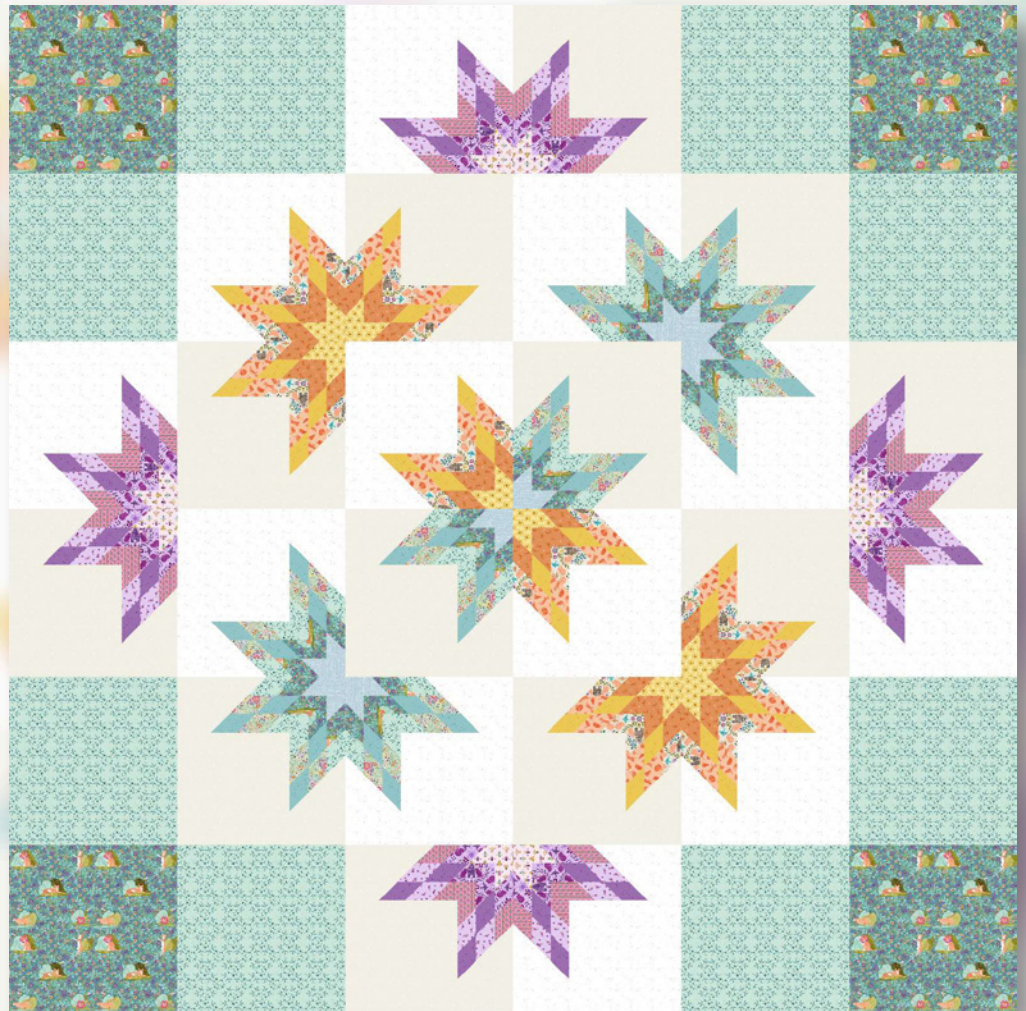

# THE Goodnight Star

Stella

Curious Garden

96" x 96"

STARS • 1/4 YD each OR (2) 2 1/2" Strips  
(Some fabrics are used in multiple spots.)

Strip Group 2 (:b) & 4 (:d)

Strip Group 1 (:a) & 5 (:e)

Strip Group 3 (:c) & 6 (:f)

Backing: 8 1/4 yd • Binding: 3/4 yd Stella-DPJ2703 Multi

BG1:a 1 yd

A1:b 2 1/8 yd

BG1:b 1-7/8 yd

A1:a 2 1/8 yd

Quiltworx.com

E-mail: info@quiltworx.com  
Website: www.quiltworx.com

Visit us on: