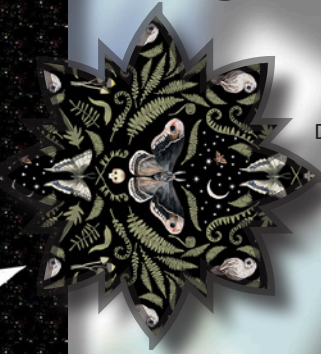

Macaw

Backing: 3 5/8 yd • Binding: D2722 Midnight, 1/2 yd.

You Tube

ONLINE DEMO
AVAILABLE

deco **STELLA**

Kitty Litter

57" x 57"

J1, K1, L10
D2722 Midnight
1 1/4 yd

J2, K2, B2:a, B2:b, L9
DPJ3000\$ Neutral
1 3/8 yd

J3:a, K3:a, K4:a, L1:a
DPJ3000\$ Bumblebee
3/8 yd

J3:b, K3:b, K4:b, L2:b
DPJ3000\$ Orange
3/8 yd

J3:c, K3:c, K4:c, L3:c
DPJ3000\$ Burgundy
3/8 yd

J3:e, K3:e, K4:e, L5:e
DPJ3000\$ Magenta
3/8 yd