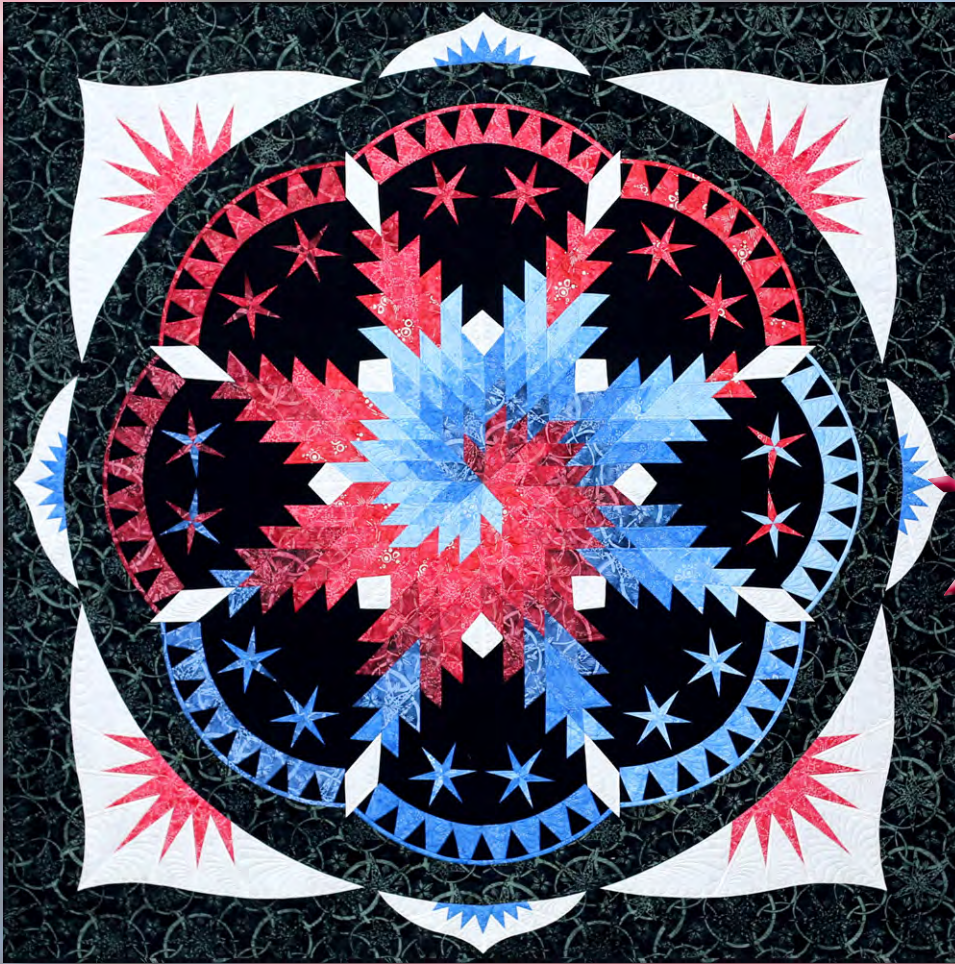

# Hocus Pocus

**TIMELESS TREASURES**

Traditions Collection,  
and Java Blenders

80" x 80"

Backing: 7 3/8 yd • Binding: 3/4 yd, TONGA-B8788 BLACK

S5  
TONGA-B8788 SCARLET  
1/2 yd

S6  
TONGA-B8788 RED  
1/2 yd

S7, C2  
TONGA-B5057 CHERRY  
1 1/4 yd

S8  
TONGA-B8785 POPPY  
1/2 yd

S1  
TONGA-B8785 BREEZE  
1/2 yd

S2  
TONGA-B8785 BLUE  
1/2 yd

S4  
TONGA-B8788 DENIM  
1/2 yd

S3, C4  
TONGA-B6165 ROYAL  
7/8 yd

S9, C1, C3  
TONGA-B8786 DUNE  
2 1/4 yd