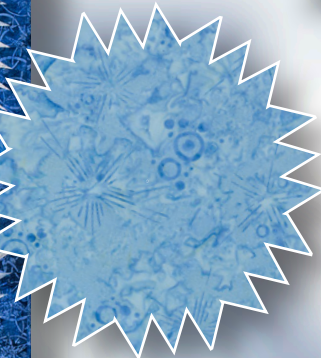

Summer Solstice Queen

**TIMELESS
TREASURES**

Traditions Collection

99" x 99"

Backing: 9 yd • Binding: TONGA-B8788 DENIM, 7/8 yd

S2, S12, S15, B2;b, C4
TONGA-B8785 BLUE
1 3/8 yd

S3, S8, S14, B2:a, C1
TONGA-B8785 BREEZE
1 1/8 yd

S1:a, BB1, C2, C5, D8:i, D8:j
TONGA-B8786 DUNE
3 1/2 yd

S5, S11, B3, D6, D7
TONGA-B8788 DENIM
6 3/8 yd

S6, C3, D8:c, D8:d
TONGA-B8164 POWDER
2 1/2 yd

S9, D8:a, D8:b
TONGA-B8786 SKY
1 3/8 yd

S4, S13, B4:a, D8:e, D8:f
TONGA-B8786 ICE
1 5/8 yd