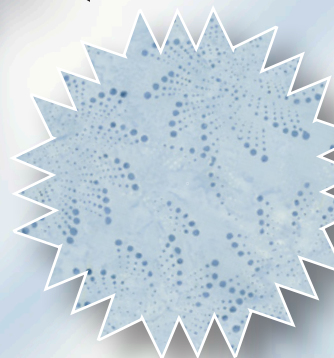

Summer Solstice Queen

**TIMELESS
TREASURES**

Traditions Collection

99" x 99"

Backing: 9 yd • Binding: TONGA-B8788 DENIM, 7/8 yd

S2, S12, S15, B2;b, C4
TONGA-B8785 BLUE
1 3/8 yd

S3, S8, S14, B2:a, C1
TONGA-B8785 BREEZE
1 1/8 yd

S1:a, BB1, C2, C5, D8:i, D8:j
TONGA-B8786 DUNE
3 1/2 yd

S5, S11, B3, D6, D7
TONGA-B8788 DENIM
6 3/8 yd

S6, C3, D8:c, D8:d
TONGA-B8164 POWDER
2 1/2 yd

S9, D8:a, D8:b
TONGA-B8786 SKY
1 3/8 yd

S4, S13, B4:a, D8:e, D8:f
TONGA-B8786 ICE
1 5/8 yd