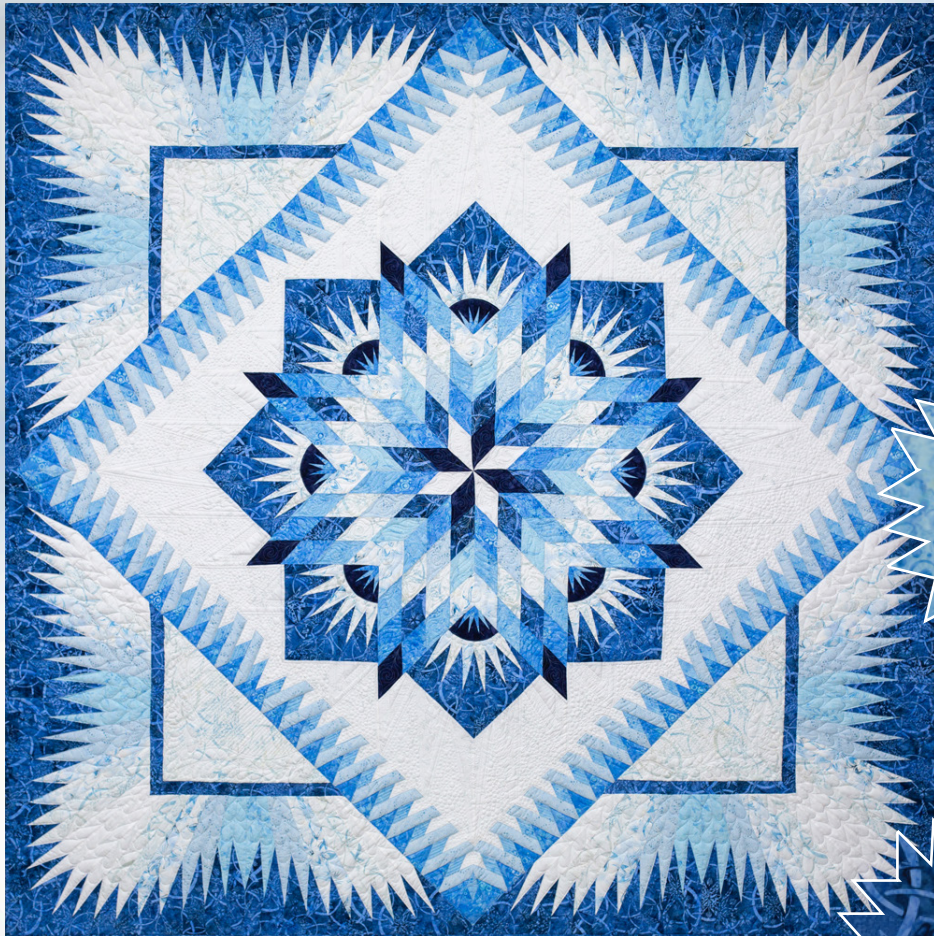

Summer Solstice Queen

**TIMELESS
TREASURES**

Traditions Collection

99" x 99"

Backing: 9 yd • Binding: TONGA-B8788 DENIM, 7/8 yd

S2, S12, S15, B2;b, C4
TONGA-B8785 BLUE
1 3/8 yd

S3, S8, S14, B2:a, C1
TONGA-B8785 BREEZE
1 1/8 yd

S1:a, BB1, C2, C5, D8:i, D8:j
TONGA-B8786 DUNE
3 1/2 yd

S5, S11, B3, D6, D7
TONGA-B8788 DENIM
6 3/8 yd

S6, C3, D8:c, D8:d
TONGA-B8164 POWDER
2 1/2 yd

S9, D8:a, D8:b
TONGA-B8786 SKY
1 3/8 yd

S4, S13, B4:a, D8:e, D8:f
TONGA-B8786 ICE
1 5/8 yd