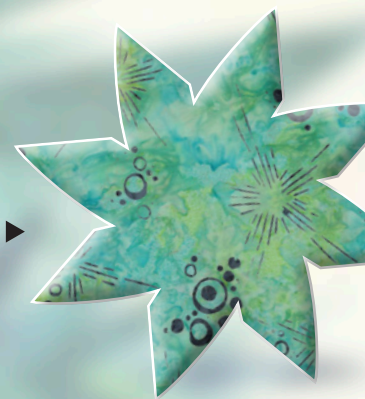

Evergreen Fern

TIMELESS TREASURES

Sage Mini Collection
and Wallflowers

40" x 40"

Backing: 2 3/4 yd • Binding: 3/8 yd, TONGA-B8788 TOPAZ

J1, J4, G3
TONGA-B8788 SEAFOAM
1 yd

G4
TONGA-B8785 GLADE
1/8 yd

G7, G8
TONGA-B8166 BROOK
1/4 yd