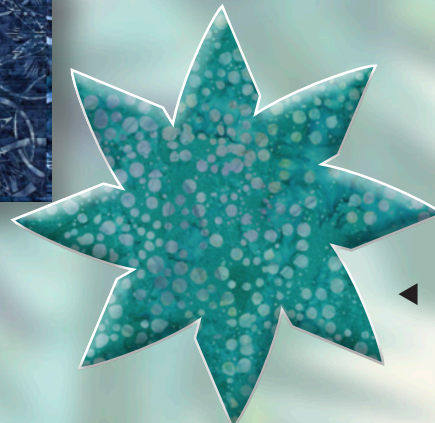

Evergreen Fern

TIMELESS TREASURES

Sage Mini Collection
and Wallflowers

40" x 40"

Backing: 2 3/4 yd • Binding: 3/8 yd, TONGA-B8788 TOPAZ

J1, J4, G3
TONGA-B8788 SEAFOAM
1 yd

G4
TONGA-B8785 GLADE
1/8 yd

G7, G8
TONGA-B8166 BROOK
1/4 yd

G1
TONGA-B6168-AIR
1 1/2 yd

J2, J5, G5, G6
TONGA-B8166 SPRUCE
1 yd

J3, G2, B1
TONGA-B8788 TOPAZ
1 1/8 yd

Quiltworx.com

E-mail: info@quiltworx.com
Website: www.quiltworx.com

Visit us on: