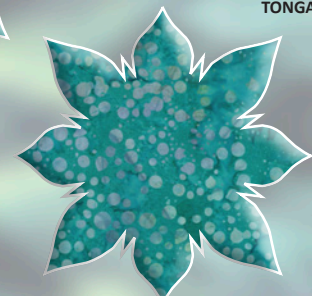

Dragon's Tail

TIMELESS TREASURES

Sage Mini Collection,
Wallflowers, and Java Blenders

80" x 80"

Backing: 7 3/8 yd • Binding: 3/4 yd, TONGA-B8788 TOPAZ

J2, D7, D8
TONGA-B8788 SEAFOAM
2 3/8 yd

K1, L3
TONGA-B8785 GLADE
1 yd

J4:b, D1, D2
TONGA-B6971 SPA
3/4 yd

D12
TONGA-B8166 BROOK
5/8 yd

M2
TONGA-B8164 SAGE
3/8 yd

D13
TONGA-B8166 SPRUCE
1 yd

K3, D5, D6
TONGA-B8788 TOPAZ
3 1/2 yd

L1, D3, D4
TONGA-B8786 MARINE
1 3/8 yd

D9
TONGA-B8785 PEARL
2 1/2 yd