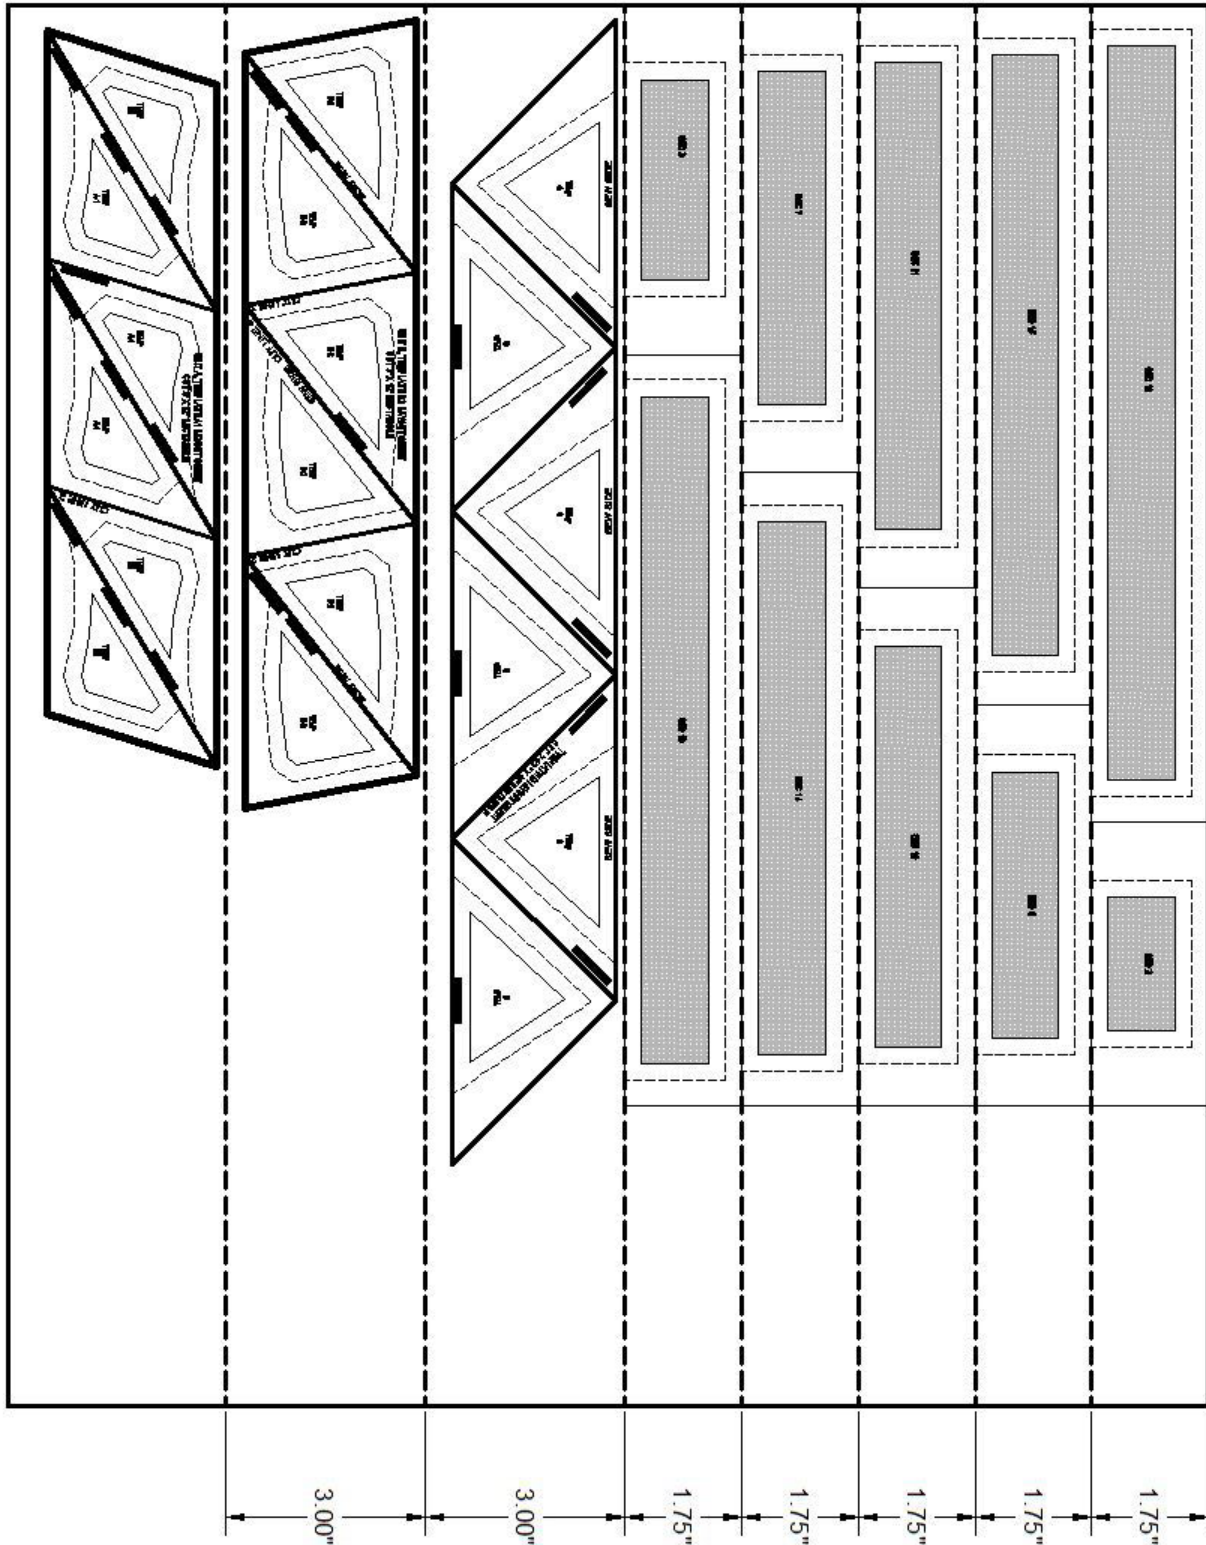

The Beach House

Quiltworx.com
July Niemeyer Quilting

Lap Quilt

57" by 57"

PAGE 1: Graphics for cutting Directional Fabrics using the Cutting Templates in your Pattern. Cut the LC Templates on the cut line before using them to cut your fabrics, then lay them out as shown here.

The Beach House

Quiltworx.com
Julie Niemeyer Quilting

Lap Quilt

57" by 57"

PAGE 2: Graphics for cutting Directional Fabrics using the Cutting Templates in your Pattern. Cut the LC Templates on the cut line before using them to cut your fabrics, then lay them out as shown here.