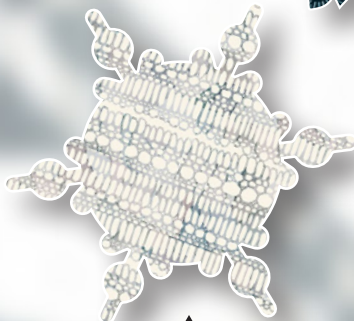

Frozen Fountain

QUEEN

99" x 99"

Backing: 9 yd • Binding: PWSR041.DEPTHS, 7/8 yd

C5
PWSR040.OCEAN
1/8 yd

S10, S13, B2:a,
B2:b, C4, D6, D7
PWSR041.DEPTHS
4 5/8 yd

S14, S16,
S19, B3:a, B3:b
CSFSESS.SPRUCE
1/2 yd

S11, S12, D5
PWSR038.OCEAN
1 3/8 yd

AE2, S5, S6, S8, S9, S17,
S18, B6:a, B6:b, C2, C3, D1
PWSR043.DEPTHS
3 yd

S7, S15, B1:a, B1:b,
B5:a, B5:b, B7, C7, D3,
D4, D8
PWSR041.CLOUD
7 5/8 yd

AE1, S1, S2,
S3, S4, C9, D2
PWSR042.OCEAN
2 1/4 yd

B4:a, B4:b, C1, C8
PWSR043.SAND
2 1/8 yd

AE3, C6
PWSR044.SAND
3/4 yd

Quiltworx.com
Judy Niemeyer Quilting

E-mail: info@quiltworx.com
Website: www.quiltworx.com

Visit us on: