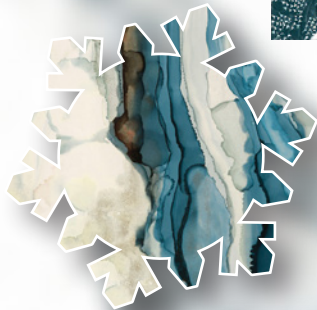

Frozen Fountain

QUEEN

99" x 99"

Backing: 9 yd • Binding: PWSR041.DEPTHS, 7/8 yd

C5
PWSR040.OCEAN
1/8 yd

S10, S13, B2:a,
B2:b, C4, D6, D7
PWSR041.DEPTHS
4 5/8 yd

S14, S16,
S19, B3:a, B3:b
CSFSESS.SPRUCE
1/2 yd

S11, S12, D5
PWSR038.OCEAN
1 3/8 yd

AE2, S5, S6, S8, S9, S17,
S18, B6:a, B6:b, C2, C3, D1
PWSR043.DEPTHS
3 yd

S7, S15, B1:a, B1:b,
B5:a, B5:b, B7, C7, D3,
D4, D8
PWSR041.CLOUD
7 5/8 yd

AE1, S1, S2,
S3, S4, C9, D2
PWSR042.OCEAN
2 1/4 yd