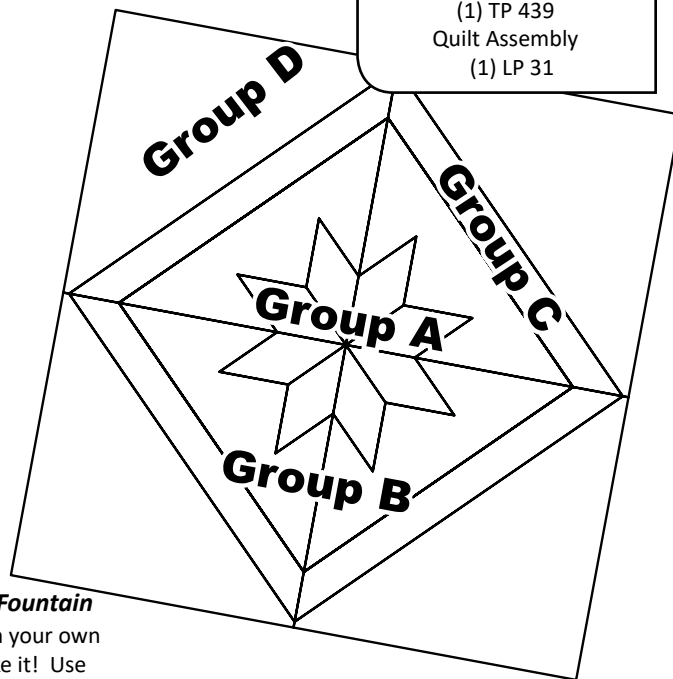

# Frozen Fountain Queen

99" x 99"

JNQ00242P13  
 JNQ-2217DIA-007  
 Ice Crystal Star  
 (1) NP 593  
 (2) NP 594  
 (1) TP 398  
 JNQ00242-B-004  
 Icicles  
 (2) NP 588  
 (1) TP 393  
 (1) TP 394  
 JNQ00242-C-002  
 Satin and Lace Border  
 (4) NP 614  
 (1) TP 422  
 JNQ00242-D-007  
 Princess Tiara Queen  
 (4) NP 622  
 (4) NP 623  
 (1) NP 624  
 (1) NP 625  
 (1) TP 435  
 (1) TP 436  
 (1) TP 437  
 (1) TP 438  
 (1) TP 439  
 Quilt Assembly  
 (1) LP 31

FABRIC REFERENCE	YDS BY FABRIC	FABRIC SKU
S14, S16, S19, B3:a, B3:b	1/2	CSFSESS.SPRUCE
C5	1/8	PWSR040.OCEAN
S10, S13, B2:a, B2:b, C4, D6, D7	4-5/8	PWSR041.DEPTHS
S7, S15, B1:a, B1:b, B5:a, B5:b, B7, C7, D3, D4, D8	7-5/8	PWSR041.CLOUD
AE2, S5, S6, S8, S9, S17, S18, B6:a, B6:b, C2, C3, D1	3	PWSR043.DEPTHS
B4:a, B4:b, C1, C8	2-1/8	PWSR043.SAND
AE3, C6	3/4	PWSR044.SAND
AE1, S1, S2, S3, S4, C9, D2	2-1/4	PWSR042.OCEAN
S11, S12, D5	1-3/8	PWSR038.OCEAN
Backing	9 Yds	As Desired
Batting	3 Yds	120" Hobbs 80/20
Binding	7/8	PWSR041.DEPTHS

## ► Quiltster Compatible

Quiltworx.com has loaded a mixer layout for *Frozen Fountain Queen* into Quiltster. This layout can be colored with your own Fabric Swatches to preview your quilt before you make it! Use Quiltster to mix and match these blocks with others to create your own unique design! To get Quiltster, visit [Quiltster.com](http://Quiltster.com)!