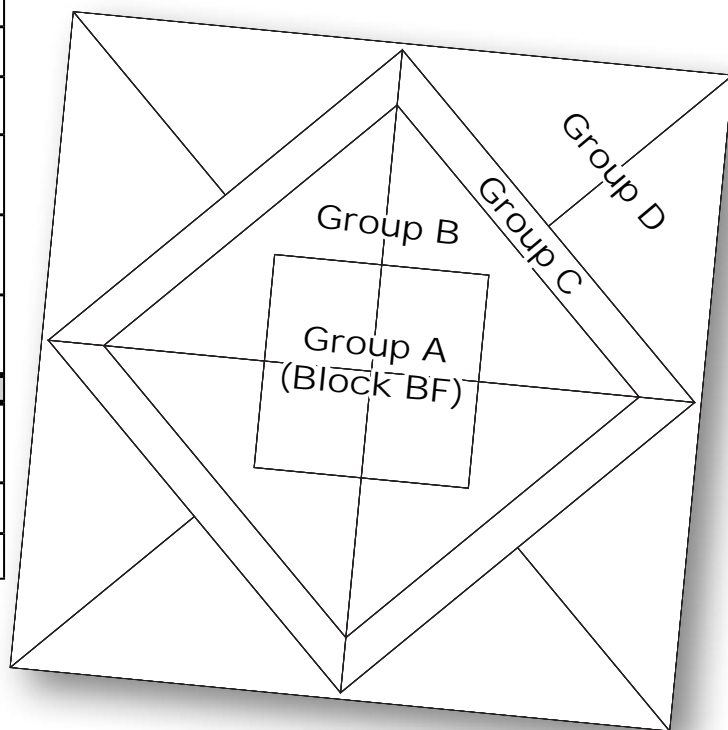

Iceberg Ridge

JNQ00269P2

Courtyard Fountain
Mixer Queen

99" x 99"

Feathered Star	(4) NP 617
JNQ16X16016	(1) TP 426
(2) NP 733	(1) TP 427
(1) NP 740	Flying Geese
(1) NP 741	Queen
Woven Fence	JNQ00242D005
Wall Border	(4) NP 620
JNQ00269B007	(2) NP 621
(2) NP 737	(1) TP 432
(1) NP 738	(1) TP 433
(1) NP 739	(1) TP 434
(1) TP 556	
Star Point Border	(1) LP 51
JNQ00242C007	

Fabric Reference #	Yd(s)	Fabric SKU
D6, D7	1-5/8	Tonga-B7900-Winter
BF1	1-1/2	Tonga-B7900-Silver
S2, S3, S5, B3, B5, D9:a, D9:e	1-7/8	Tonga-B6971-Morning
C1, D3, D5, D9:b, D9:f	2-1/8	Tonga-B6875-Whisper
D9:d, D9:h	3/8	Tonga-B6875-Surf
B1, D4, D9:c, D9:g	7/8	Tonga-B6169-Placid
S1, S4, S7, D2	1/2	Tonga-B6876-Sea
BF4, BF5, B2, C2:a, C2:c, C3:b, C3:d	2	Tonga-B6874-Thunder
S6, S8, B6:a, B6:b, D10, D11	4-3/8	Tonga-B6169-Deep
BF2, BF3, B4, B7, C2:b, C2:d, C3:a, C3:c, D1, D8	6-1/8	Tonga-B6165-Ebony
Batting	King	Hobbs 80/20 (120" wide)
Binding	7/8	Tonga-B6165-Ebony
Backing	9	As Desired

► Quiltster Compatible

Quiltworx.com has loaded a layout for **Iceberg Ridge** into Quiltster. This layout can be colored with your own Fabric Swatches to preview your quilt before you make it! Use Quiltster to mix and match these blocks with others to create your own unique design! To get Quiltster, visit Quiltster.com!