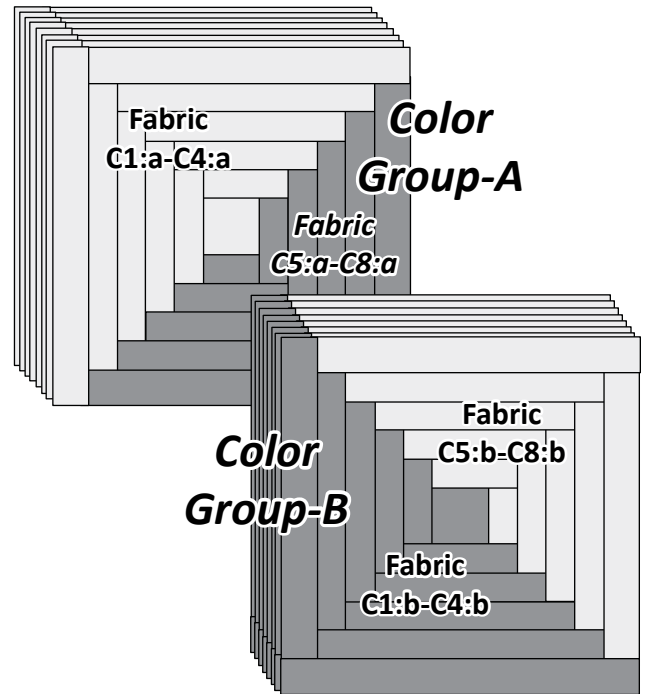

The Beach House

JNQ177P3
NP 202 8 Pages
TP 101 2 Pages

57" x 57"

YARDAGE CHART

FABRIC #	YDS	FABRIC LOCATION
Fabric C1:a	(2) Fat Quarter 18" by 21"	Light Tonga-4932 Angel
Fabric C2:a	(2) Fat Quarter 18" by 21"	Light Tonga -B4392-Coral
Fabric C3:a	(2) Fat Quarter 18" by 21"	Light Tonga -B6169 Luna
Fabric C4:a	(2) Fat Quarter 18" by 21"	Light Tonga -B4021 Meadow
Fabrics C1:b, C5:a	(4) Fat Quarters each 18" by 21"	Dark Tonga -B4931 Punch
Fabrics C2:b, C6:a	(4) Fat Quarters each 18" by 21"	Dark Tonga -B5057 Rubard
Fabrics C3:b, C7:a	(4) Fat Quarters each 18" by 21"	Dark Tonga -7900 Papaya
Fabrics C4:b, C8:a	(4) Fat Quarters each 18" by 21"	Dark Tonga -B4929 Cayenne
Fabric C5:b	(2) Fat Quarter 18" by 21"	Medium Light Tonga -B4394 Island
Fabric C6:b	(2) Fat Quarter 18" by 21"	Medium Light Fabric Tonga -B4021 Mint
Fabric C7:b	(2) Fat Quarter 18" by 21"	Medium Light Tonga -B7052 Fiji
Fabric C8:b	(2) Fat Quarter 18" by 21"	Medium Light Tonga -B6169 Surf
Fabric B2* Border/Binding	1-3/4 yds	Tonga -B4860 Turquoise
BATTING	2 yds	HOBBS 80/20
Backing	3-5/8 yds	As Desired

NOTE - *: If you are choosing a different fabric for the binding, you will need an additional 5/8 yard.

TIMELESS
TREASURES

FABRIC LAYOUT

QUILTSTER COMPATIBLE

Quiltster is a fabric and block auditioning program which includes a layout for the The Beach House pattern that can be colored with your own fabric swatches to preview your quilt before you make it! To learn more, visit Quiltster.com!