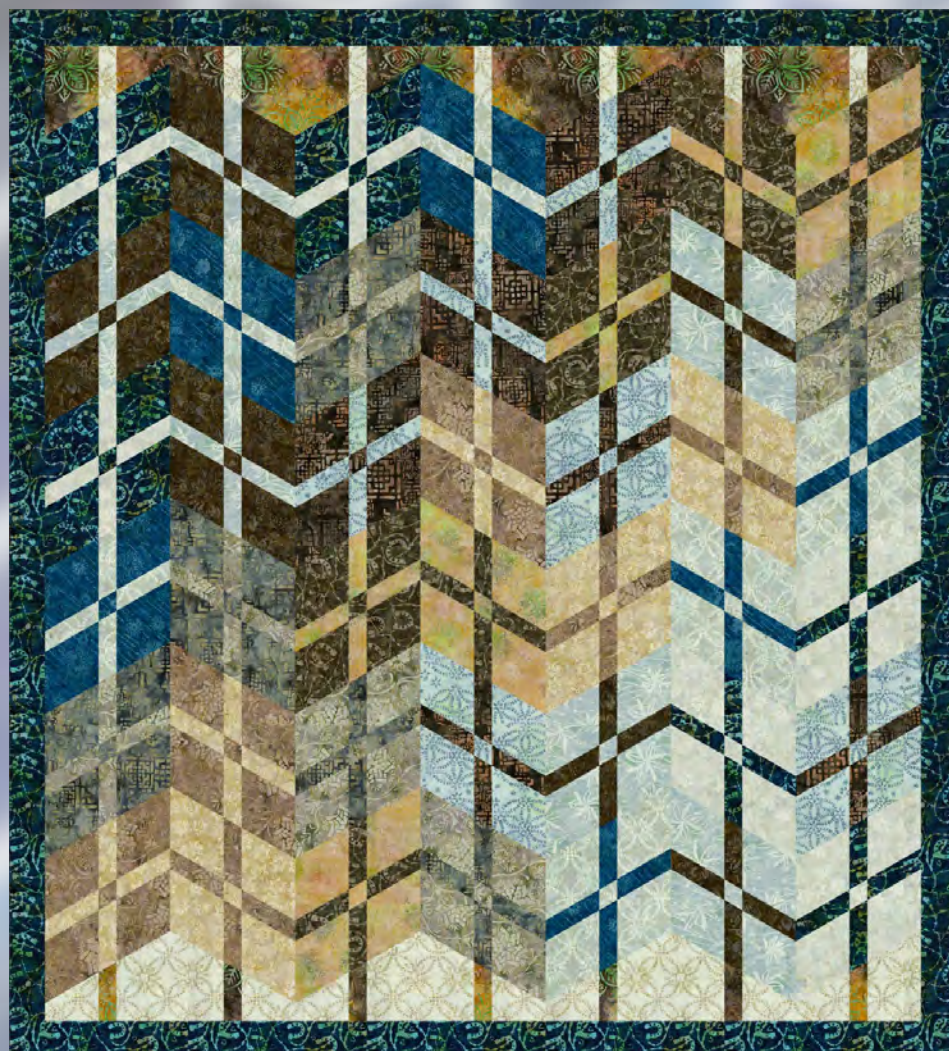

Triple Divide

TIMELESS
TREASURES

Gunpowder Collection

53" x 59"

▲ 7 Darks & 7 Lights

Dark SKUs
(left to right)

- A1:a
Tonga-B4930-Navy
1/4 yd
- A1:b
Tonga-B6875-Brown
1/4 yd
- A1:c
Tonga-B6166-Baltic
1/4 yd
- A1:d
Tonga-B6971-Coffee
1/4 yd
- A1:e
Tonga-B6971-Thunder
1/4 yd
- A1:f
Tonga-B4930-Pebble
1/4 yd
- A1:g
Tonga-B6876-Toffee
1/4 yd

Light SKUs
(left to right)

- A2:a
Tonga-B6170-Winter
1/4 yd
- A2:b
Tonga-B4947-Morning
1/4 yd
- A2:c
Tonga-B5057-Haven
1/4 yd
- A2:d
Tonga-B5056-Glow
1/4 yd
- A2:e
Tonga-B6876-Stone
1/4 yd
- A2:f
Tonga-B6169-Cork
1/4 yd
- A2:g
Tonga-B6170-Tortilla
1/4 yd

Quiltworx.com

E-mail: info@quiltworx.com
Website: www.quiltworx.com

Visit us on:

Border: 1 3/4 yd • Backing: 1 7/8 yd • Binding: 1/2 yd, Tonga-B4930-Navy

Rev. 3/19/2019