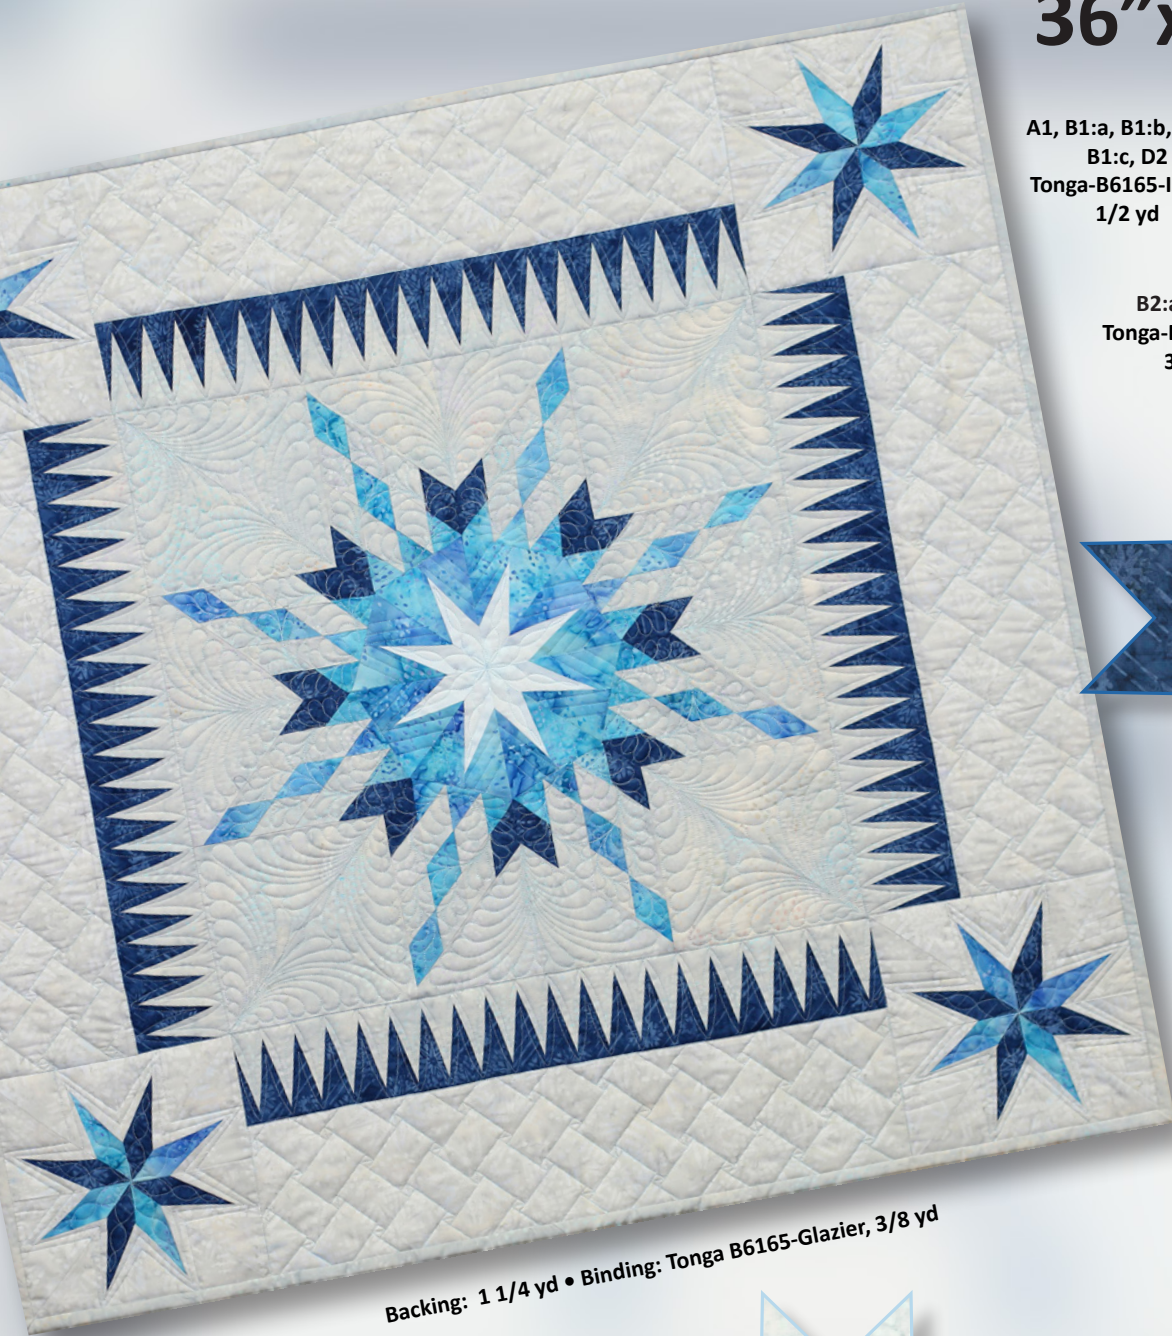

# Baby Bella

TIMELESS TREASURES

Tonga Jewels - Jade, Wallflowers

36" x 36"

A1, B1:a, B1:b, B3:b,  
B1:c, D2  
Tonga-B6165-Island  
1/2 yd

B2:a, C1, D3  
Tonga-B6166-Valor  
3/4 yd

C3, D1  
Tonga-B6167-Cloud  
1 yd

Backing: 1 1/4 yd • Binding: Tonga B6165-Glazier, 3/8 yd

A2  
Tonga-B7900-Whisper  
1/8 yd

A3, B2:b, B3:a, B2:c, C2  
Tonga-B6165-Glazier  
1 yd

Quiltworx.com  
*Judy Niemeyer Quilting*

E-mail: info@quiltworx.com  
Website: www.quiltworx.com