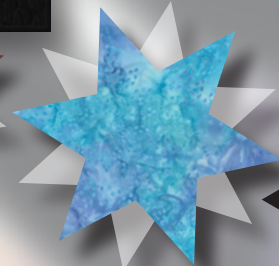

AG6:h
Tonga-B6167-Gala
1/4 yd

AG6:d
Tonga-B4932-Pear
1/4 yd

AG6:e
Tonga-B5713-Aruba
1/4 yd

AG6:f
Tonga-B6165-Island
1/4 yd

AA-A1, AG5:b
Tonga-B7900-Whisper
3 1/8 yd

AG6:a
Tonga-B6168-Coral
1/4 yd

AG0, AG1,
AG5:a, AG6, B1
Tonga-B7900-Jet
10 1/2 yd

AA-S1 to AA-S8,
AG2:a, AG3:a, AG4:a
1 Prismatic Strip Set
(1) 2-1/2" strip each

AG6:c
Tonga-B7900-Daffodil
1/4 yd

Quiltworx.com
Judy Niemeyer Quilting

E-mail: info@quiltworx.com
Website: www.quiltworx.com