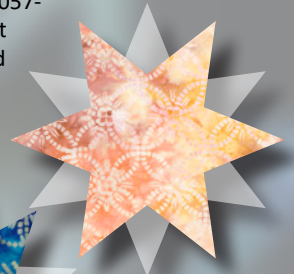

Rainbow Crystal

TIMELESS TREASURES

Prismatic Strip Set, Amethyst, Jade, Garnet, Wallflowers, Java Blenders

91" x 91"

Backing: 8 1/4 yd • Binding: Tonga-B7900-Jet, 3/4 yd

AG6:b

Tonga-B5057-Sorbet
1/4 yd

AG6:g
Tonga-B6167-Azure
1/4 yd

AA-S1 to AA-S8,
AG2:a, AG3:a, AG4:a
1 Prismatic Strip Set
(1) 2-1/2" strip each

AG6:c
Tonga-B7900-Daffodil
1/4 yd

Quiltworx.com
Judy Niemeyer Quilting

E-mail: info@quiltworx.com
Website: www.quiltworx.com