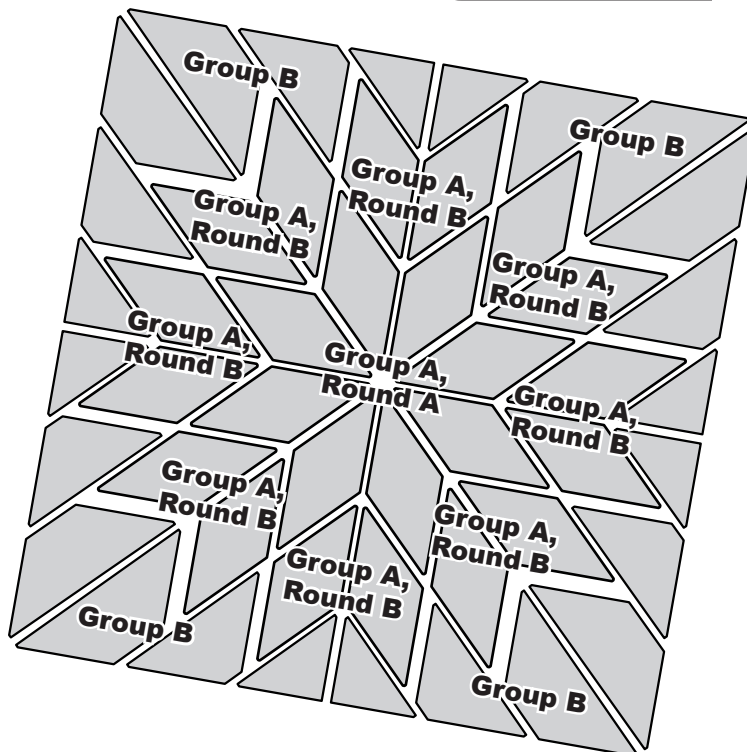

Kaleidoscope

68" by 68"

JNQ 00257P1

NP 628 2 pages
 TP 399 1 Page
 TP 400 1 Page
 NP 602 4 Pages
 TP 406 2 Pages
 NP 635 2 Pages
 TP 450 1 Page
 TP 451 1 Page
 LP 037 1 Page

TIMELESS
 TREASURES 

FABRIC REFERENCE	YDS BY FABRIC	FABRIC SKU
AL2, AL3, AL6, AL7, AL8, AL9, AL14, AL15, B1, B4	4-1/4 Yd (146-1/2")	Tonga-B6166 Jazz
AH4	5/8 Yd (20")	Tonga-B6167 Azure
AH5	1/4 Yd (7")	Tonga-B6167 Gala
AH6	5/8 Yd (21")	Tonga-B4832 Royal
AH3, AL12, AL13	1-1/4 Yd (40-3/4")	Tonga-B5057 Aqua
AH2	5/8 Yd (20")	Tonga-B6166 Surf
AH1, AL10, AL11, B2:b	2-5/8 Yd (89")	Tonga-B4611 Peach
AL1, AL4, AL5, B2:a, B3	1-1/8 Yd (36-1/2")	Tonga-B6166 Opal
Backing	4-1/4 Yd	Tonga-B6166 Jazz
Binding	5/8	Tonga-B5057 Aqua
Batting	Hobbs 80/20	2-1/4 Yd (90")

► Quiltster Compatible

Quiltworx.com has collaborated with Quiltster.com to bring you a fabric auditioning mobile application for our designs. Quiltster includes a layout for the *Kaleidoscope Mixer* where you can play with the Kaleidoscope pattern blocks and color them with fabric swatches from across the industry to preview your quilt before you make it! To get Quiltster, visit Quiltster.com!