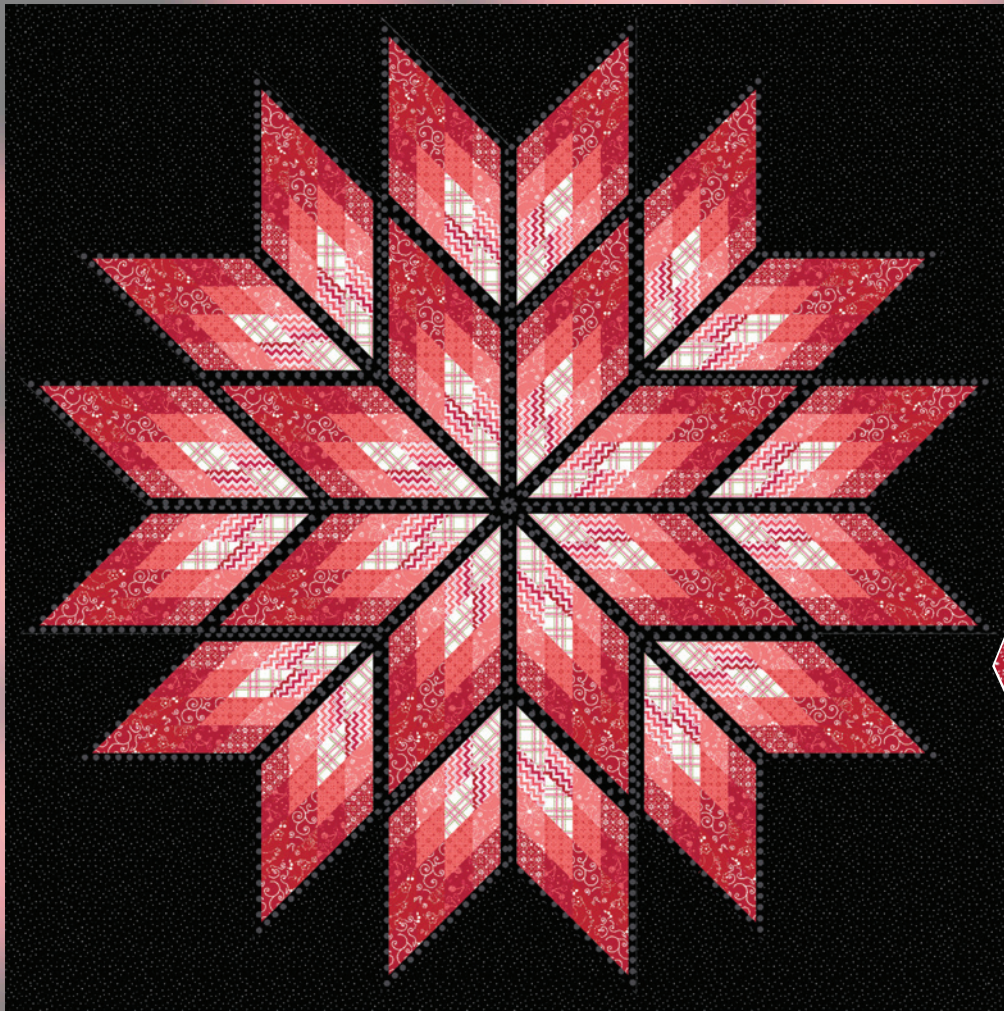

Prismatic Star

64" x 64"

S1-S8: 1/2 yard of each of the (8) fabrics listed below. Each fabric is used in (2) sections for all (24) diamonds in the quilt.

Backing: 4 yd • Binding: 8216-JK, 5/8 yd

A1 Accent Strips:
8216-JK
1 -1/8 yd