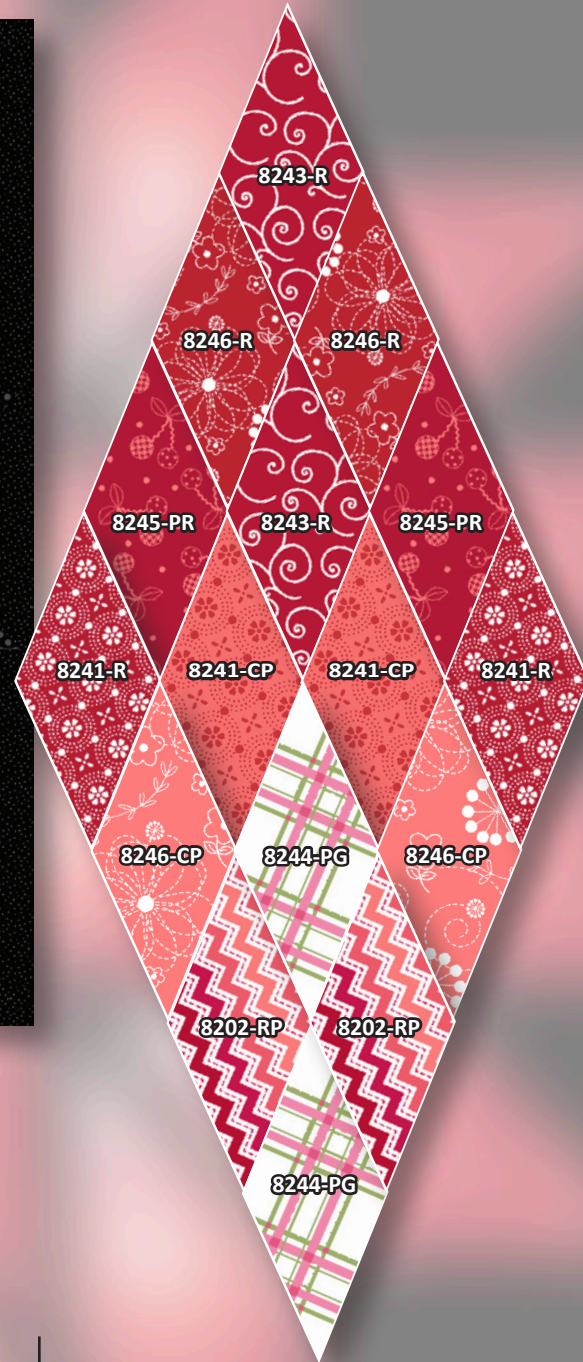

Prismatic Star

64" x 64"

S1-S8: 1/2 yard of each of the (8) fabrics listed below. Each fabric is used in (2) sections for all (24) diamonds in the quilt.

Backing: 4 yd • Binding: 8216-JK, 5/8 yd

A1 Accent Strips:
8216-JK
1 -1/8 yd