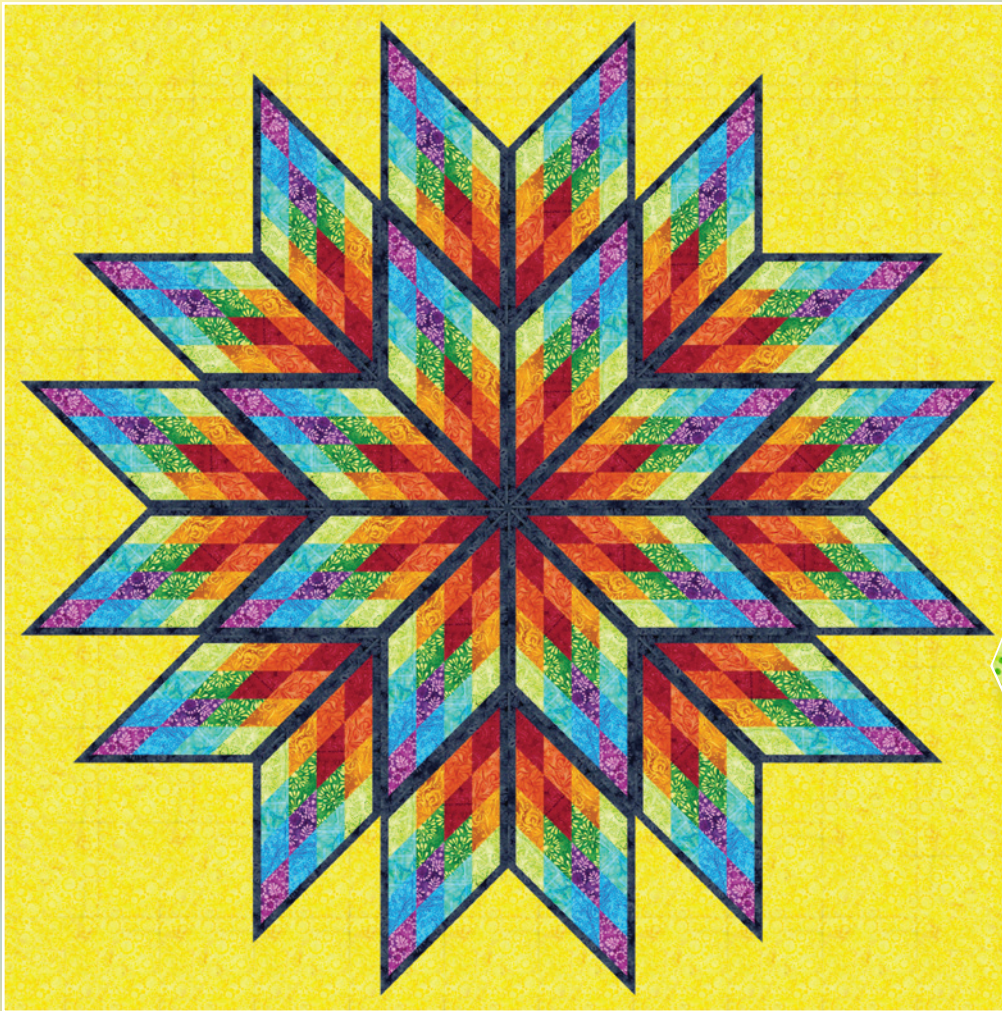

Prismatic Star

64" x 64"

S1-S8: 1/2 yard of each of the (8) fabrics listed below. Each fabric is used in (2) sections for all (24) diamonds in the quilt.

Backing: 4 yd • Binding: MASB17-016, 5/8 yd

A1 Accent Strips:
MASB10-030
1 -1/8 yd