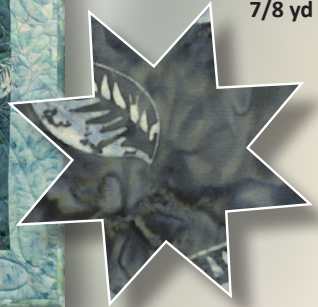

Twinkle Star

38" x 38"

S5
Tonga-B4001-Ocean
1/8 yd

B1
Tonga-B4012-Cream
7/8 yd

S1, C2
Tonga-B4012-Pond
3/8 yd

S3, S7, C1
Tonga-B4394-Sky
3/4 yd

B2
Tonga-B7900-Spruce
5/8 yd

S2, S4, B3, C3
Tonga-B5265-Angel
5/8 yd

S9
Tonga-B4931-Lake
1/8 yd

S6, S8
Tonga-B4591-Mint
1/4 yd

Backing: 1 1/4 yd • Binding: Tonga-B4394-Sky, 1/2 yd

Quiltworx.com
July Niemeyer Quilting

E-mail: info@quiltworx.com

Website: www.quiltworx.com

Visit us on: