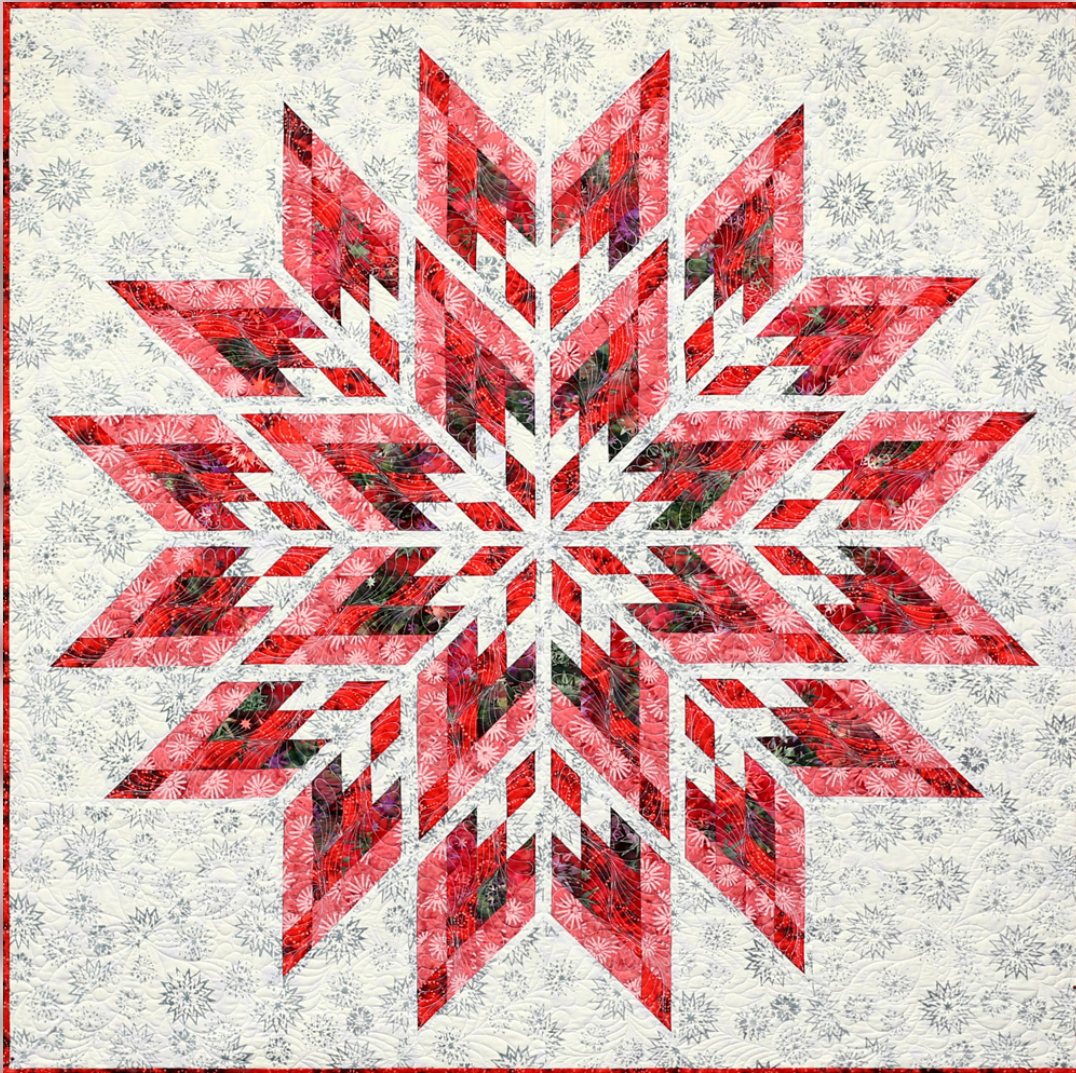

# Prismatic Star

Backing & Binding: Tonga-B4582-Wine, 5 yd

64" x 64"

S5:a-h, S6:a-h, S7:a-h  
Tonga-B4591-Peony  
1 1/4 yd

S1:a-h, S8:a-h  
Tonga-B4582-Wine  
7/8 yd

A1, S2:a-h, B  
Tonga-B4007-Ivory  
3 1/2 yd