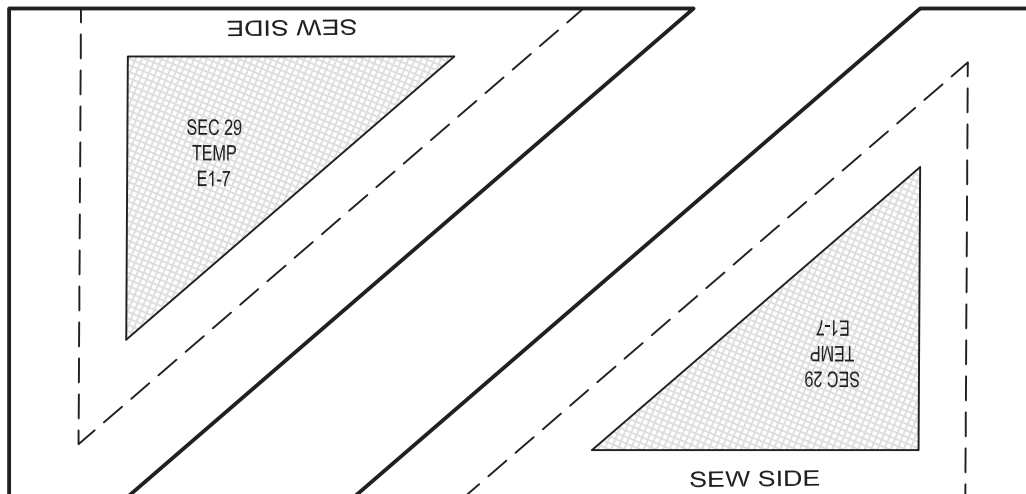

Relabel the Sew Side on the Group E Geese Accent Template Layout Sheet.
This sew side will be corrected when the pattern is reprinted.

Quiltworx.com
Judy Niemeyer Quilting