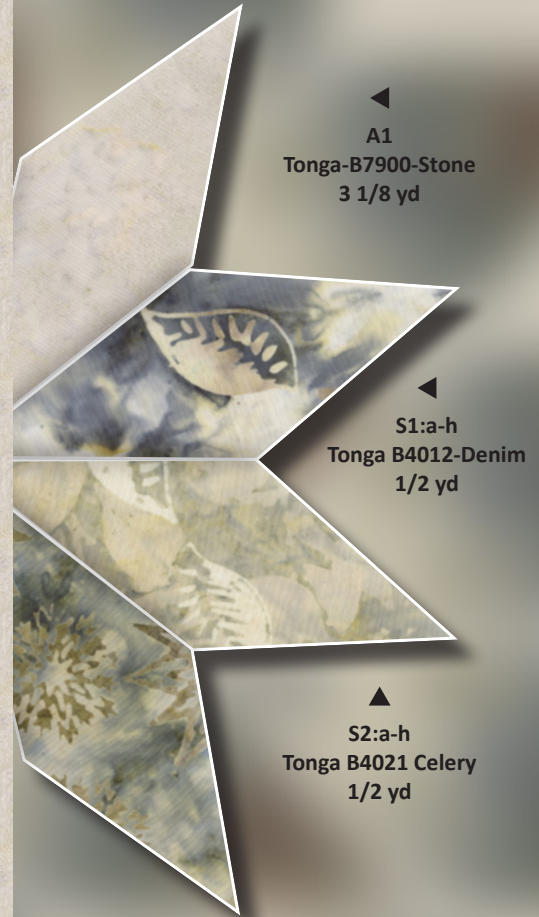

Prismatic Star

64" x 64"

A1
Tonga-B7900-Stone
3 1/8 yd

S1:a-h
Tonga B4012-Denim
1/2 yd

S2:a-h
Tonga B4021 Celery
1/2 yd

Backing & Binding: 5 yds from one fabric.

S3:a-h
Tonga B4007 Sage
1/2 yd

S6:a-h
Tonga B4004 Kale
1/2 yd

S8:a-h
Tonga B4021 Cedar
1/2 yd

S5:a-h
Tonga B4004 Pond
1/2 yd

S7:a-h
Tonga B4012 Fudge
1/2 yd

S4:a-h
Tonga B4021 Ocean
1/2 yd

Quiltworx.com
July Niemeyer Quilting

E-mail: info@quiltworx.com

Website: www.quiltworx.com