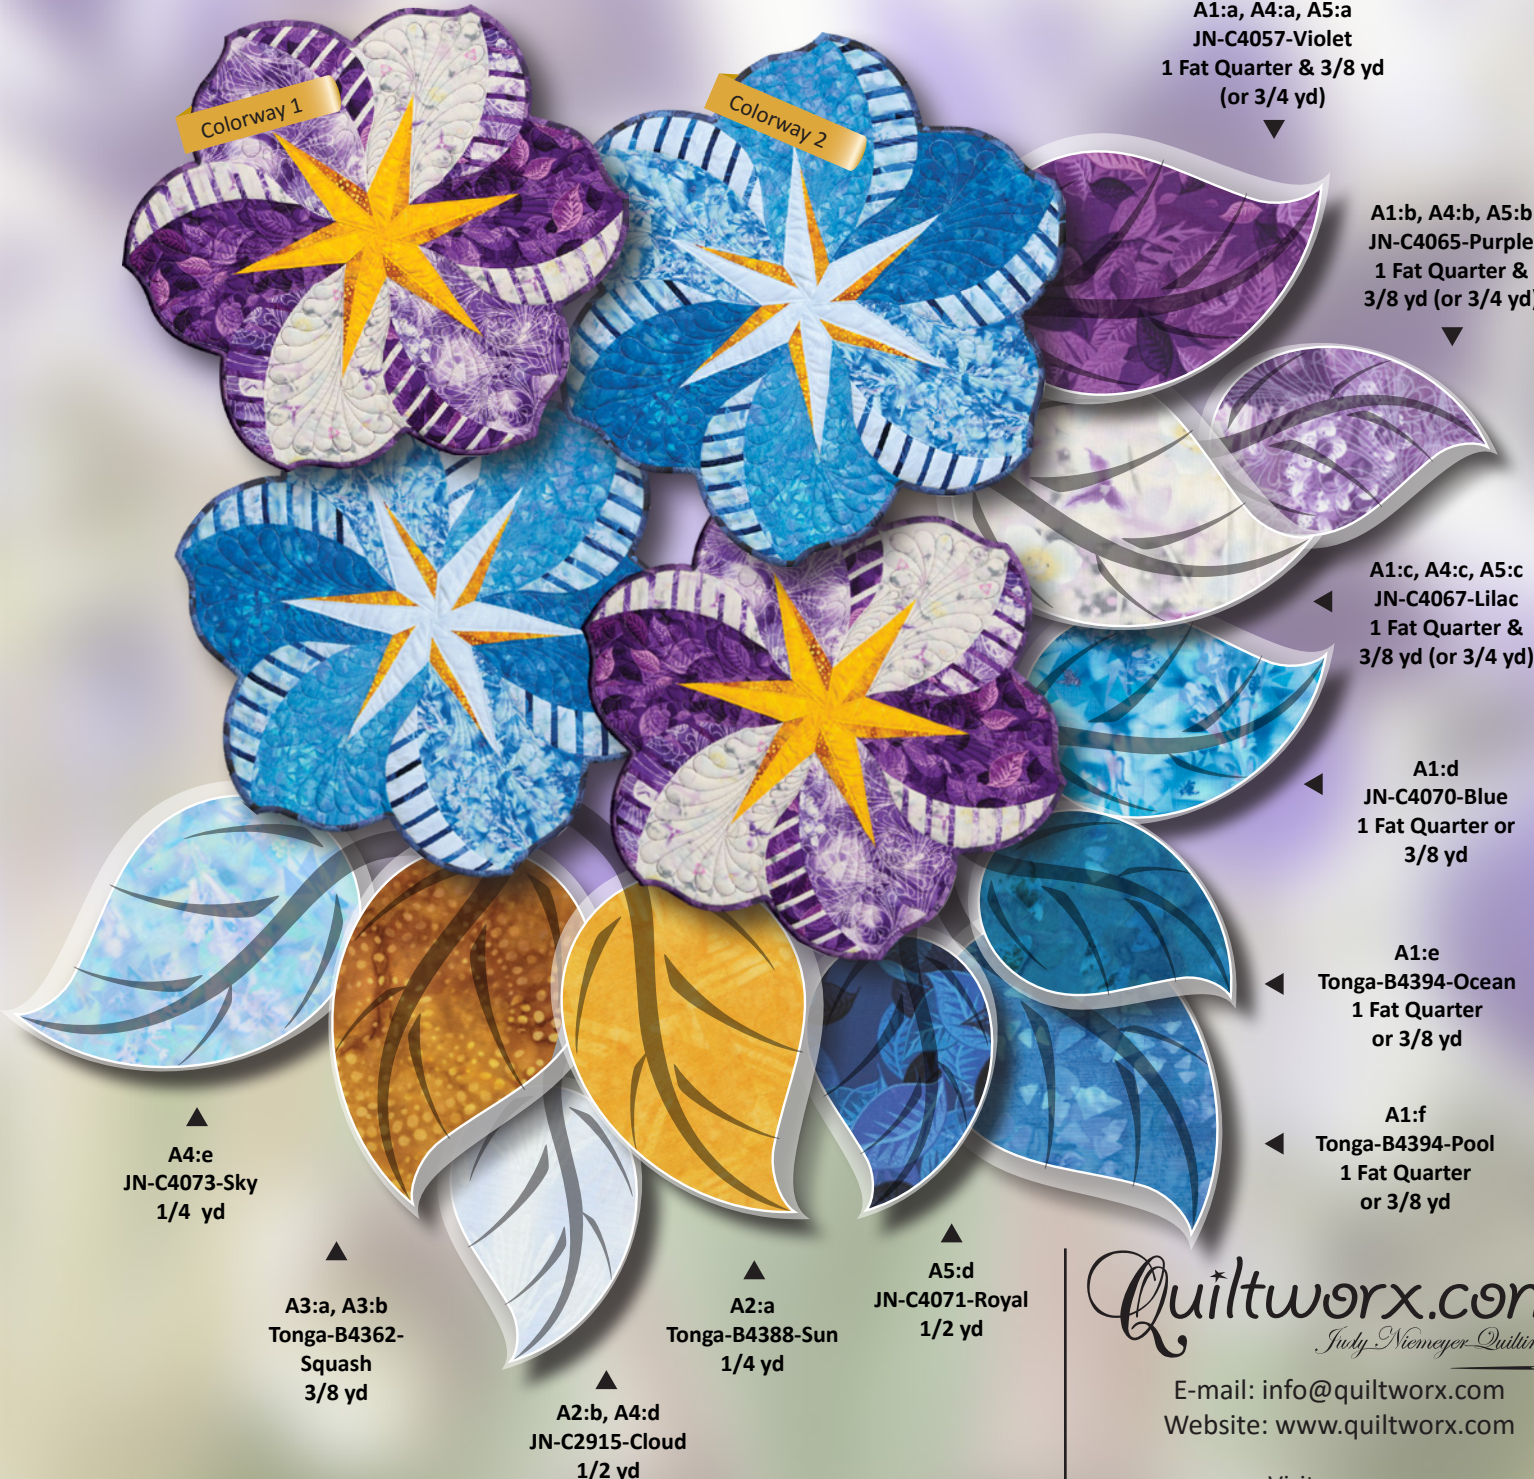

AFRICAN VIOLETS

PLACEMATS

18" Diameter

Yardage is for 4 placemats.

A1:a, A4:a, A5:a
JN-C4057-Violet
1 Fat Quarter & 3/8 yd
(or 3/4 yd)

A1:b, A4:b, A5:b
JN-C4065-Purple
1 Fat Quarter &
3/8 yd (or 3/4 yd)

A1:c, A4:c, A5:c
JN-C4067-Lilac
1 Fat Quarter &
3/8 yd (or 3/4 yd)

A1:d
JN-C4070-Blue
1 Fat Quarter or
3/8 yd

A1:e
Tonga-B4394-Ocean
1 Fat Quarter
or 3/8 yd

A1:f
Tonga-B4394-Pool
1 Fat Quarter
or 3/8 yd

A4:e
JN-C4073-Sky
1/4 yd

A3:a, A3:b
Tonga-B4362-
Squash
3/8 yd

A2:b, A4:d
JN-C2915-Cloud
1/2 yd

A2:a
Tonga-B4388-Sun
1/4 yd

A5:d
JN-C4071-Royal
1/2 yd

Backing: 1 1/2 yd

Binding: JN-C4071-Royal & JN-C4057-Violet, 1/2 yd each

Quiltworx.com
Judy Niemeyer Quilting

E-mail: info@quiltworx.com
Website: www.quiltworx.com