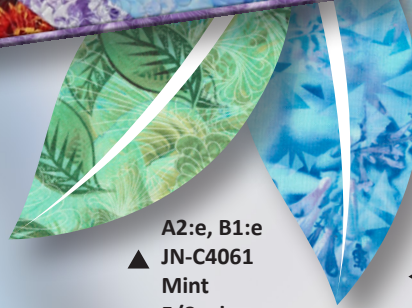

Eight

In a Rainbow - Quiltworx.com Leaf Series

50" x 50"

TIMELESS TREASURES

Wildflowers

Backing & Binding: JN-C4065-Purple • 3 1/4 yd

A5, A6, A7
JN-C4058-Black
7/8 yd

A1
JN-C4067-Lilac
1 1/8 yd

A2:a, B1:a
JN-C4062-Red
5/8 yd

A2:b, B1:b
JN-C4065-Purple
5/8 yd

A2:c, B1:c
JN-C4073-Sky
5/8 yd

A2:d, B1:d
JN-C4070-Blue
5/8 yd

A2:e, B1:e
JN-C4061
Mint
5/8 yd

A2:f, B1:f
JN-C4075-Leaf
5/8 yd

A2:g, B1:g
JN-C4068-Fern
5/8 yd

A2:h, B1:h
JN-C4064-
Amber
5/8 yd

A3 (a-h) • 2 1/2" strips of each

A4 (a-h) • 2 1/2" strips of each

Quiltworx.com
Judy Niemeyer Quilting

E-mail: info@quiltworx.com
Website: www.quiltworx.com

Visit us on: